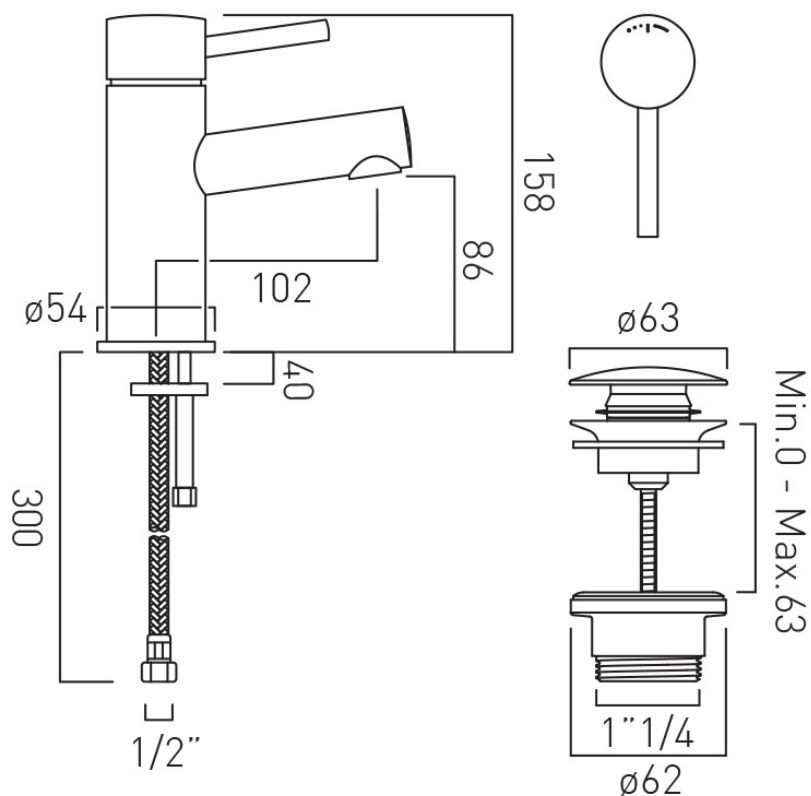

Yes

WITH WATER FLOW STRAIGHTENER

No

WITH WATER FLOW AERATOR

Yes

CONNECTIONS / FITTINGS

2 x 1/2" 400mm flexipipe connection

SPARE PARTS

Ceramic cartridge C-001-C40

DECK HOLE DRILL DIAMETER

35mm

WASTE

with Universal Basin Waste

STYLE

Round

MOUNTING

Deck Mounted

PLUMBING SYSTEM SUITABILITY

Gravity System, Pumped System, Combination Boiler, Pressurised System

TECHNICAL DRAWING

COLLECTION: ZOO

PRODUCT CODE: ZOO-100FW/CC-CP

tel: 01934 744466
email: sales@vado.com
www.vado.com