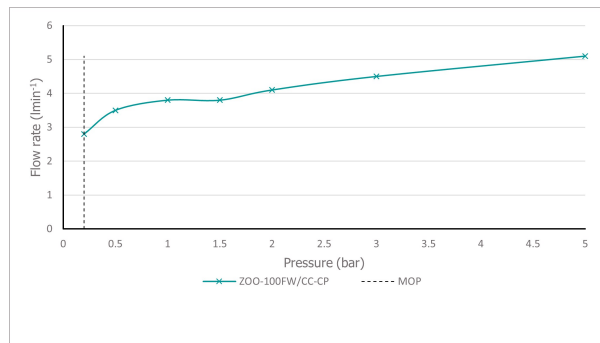

SPECIFICATION SHEET

COLLECTION: ZOO

PRODUCT CODE: ZOO-100FW/SB-CP

The flow rate displayed is calculated using ideal system conditions. This result should only be taken as an indication as the flow rate may vary depending on the specific in-situ configuration.

TAP TYPE

Basin Mixer

COLLECTION NAME

Zoo

FINISH

Chrome

RECOMMENDED FLOW REGULATOR

5 l/m flow regulator fitted as standard

MINIMUM OPERATING PRESSURE

0.2 Bar LP

MAXIMUM OPERATING PRESSURE

5.0 Bar HP

FLOW RATE AT 3.0 BAR FLOW PRESSURE

5.1 l/min

GUARANTEE

15 Year Guarantee