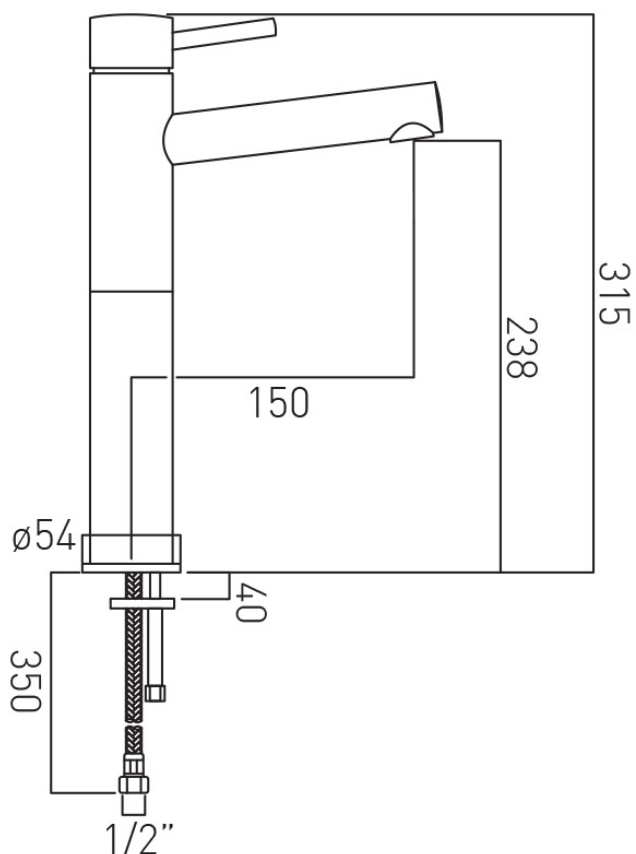

TECHNICAL DRAWING

COLLECTION: ZOO

PRODUCT CODE: ZOO-100EF/SB-C/P

tel: 01934 744466
email: sales@vado.com
www.vado.com

WHERE INSPIRATION FLOWS
TAPS | SHOWERS | FURNITURE