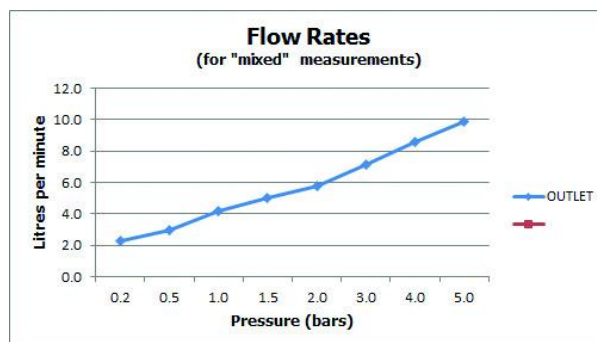

SPECIFICATION SHEET

COLLECTION: ZOO

PRODUCT CODE: ZOO-100M/CC-C/P

The flow rate displayed is calculated using ideal system conditions. This result should only be taken as an indication as the flow rate may vary depending on the specific in-situ configuration.

MINIMUM OPERATING PRESSURE

0.5 Bar LP

MAXIMUM OPERATING PRESSURE

5.0 Bar HP

FLOW RATE AT 3.0 BAR FLOW PRESSURE

7 l/min

GUARANTEE

15 Year Guarantee