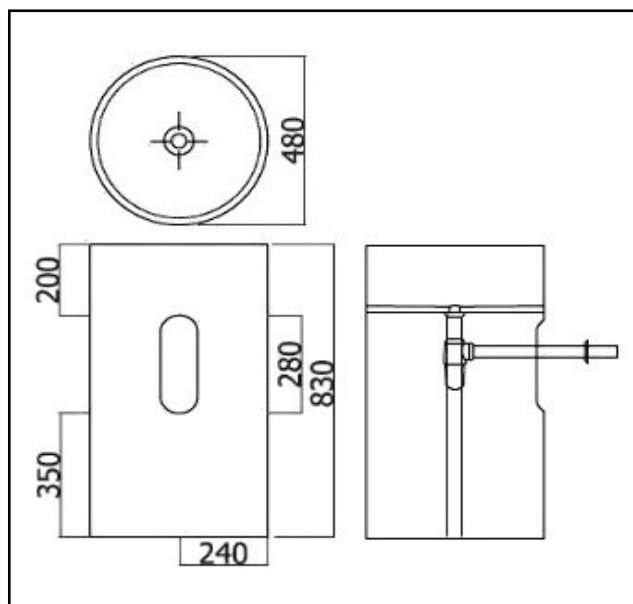

13-February-2014

TECHNICAL DATA SHEET

LOVE FREESTANDING BASIN WHITE

ARTICLE CODE: BDS-LOV-101317-A-WH

PRODUCT DETAILS

Manufacturer :	BAGNO DESIGN
Range:	BAGNOTECH
Type :	BASIN
Colour :	WHITE
Material:	BAGNOTECH STONE
Technical Detail:	FREESTANDING WASH BASIN WITHOUT OVERFLOW HOLE WITHOUT TAP HOLE WASTE ACCESS TO REAR WASTE KIT/BOTTLE TRAP REQUIRED

ITEM DIMENSIONS

Height (mm)	Width (mm)	Length (mm)	Weight (kg)
830.00	480.00	480.00	42.00

INSTALLATION DETAILS

Connection Size:	1 1/4"
Installation Instructions:	AVAILABLE

CERTIFICATION

Warranty Period (Years):	3
---------------------------------	---

PACKAGING DATA

Height (mm)	Width (mm)	Length (mm)	Weight (kg)
550.00	550.00	930.00	42.00