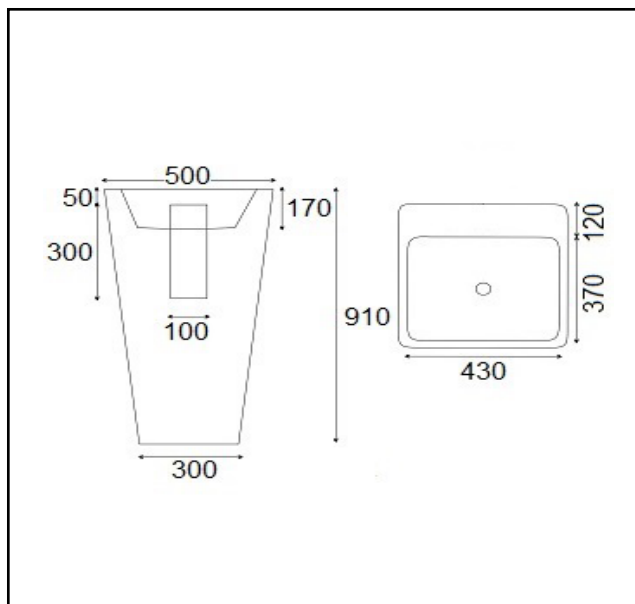

## SPECIFICATION SHEET

**METREUX F/STAND OH BASIN 500MM WH SATIN**

**ARTICLE CODE: BDS-MET-501-WS**

### ITEM DIMENSIONS

Height (mm)	Width (mm)	Length (mm)	Weight (kg)
910.00	500.00	500.00	

### INSTALLATION DETAILS

<b>Connection Size:</b>	1 1/4"
<b>Installation Instructions:</b>	AVAILABLE

### PACKAGING DATA

Height (mm)	Width (mm)	Length (mm)	Weight (kg)