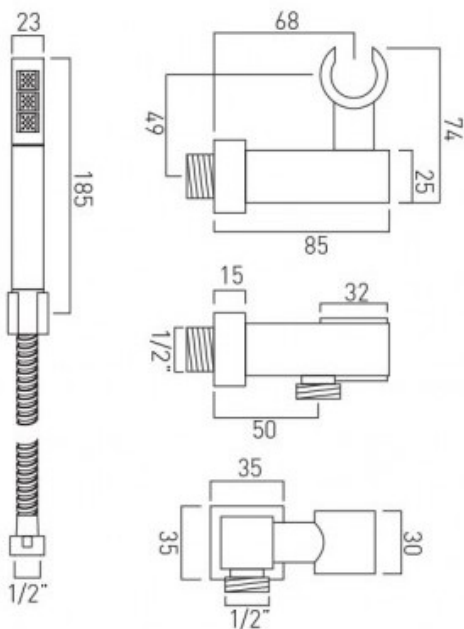

technical drawing

description:

single function mini shower kit
wall mounted
with hose and bracket with integral outlet
1/2" inlet

finishes:

chrome

minimum operating pressure: 0.5 bar LP

ECO flow regulator: FR-SHOWER/9-C/P