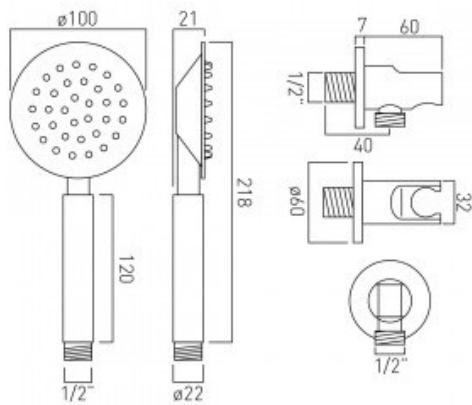

technical drawing

description:

- aquablade round mini shower kit with outlet featuring
- single function metal handset
 - rub-clean
 - cool touch handle
 - 150cm shower hose
 - bracket with integrated outlet

finishes:

chrome

minimum operating pressure: 0.3 bar LP

ECO flow regulator: FR-SHOWER/9-C/P

guarantee:

12 year guarantee