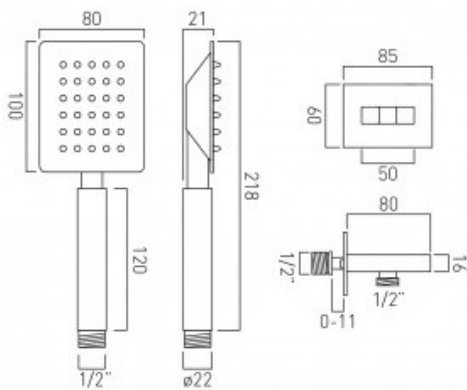

technical drawing

description:

- aquablade square mini shower kit with outlet featuring
- single function metal handset
- rub-clean
- cool touch handle
- 150cm shower hose
- bracket with integrated outlet

finishes:

chrome

minimum operating pressure: 0.3 bar LP

**ECO** flow regulator: FR-SHOWER/9-C/P

guarantee:

12 year guarantee