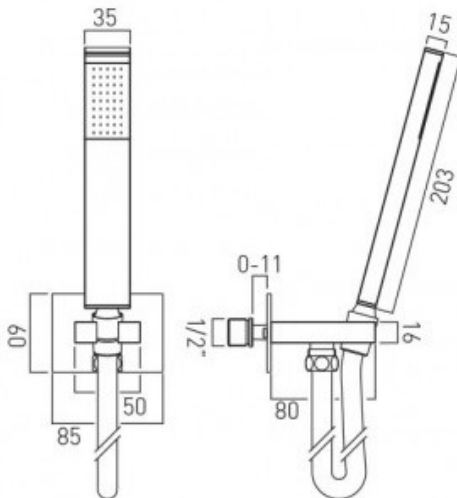

technical drawing

**description:**

instinct mini shower kit with outlet featuring

- single function handset
- rub-clean
- 150cm shower hose
- bracket with integrated outlet
- wall mounted
- 1/2" inlet
- min-max wall mount 0-11mm

**finishes:**

chrome

**minimum operating pressure:** 1.0 bar MP

**ECO** flow regulator: FR-SHOWER/9-C/P

**guarantee:**

12 year guarantee