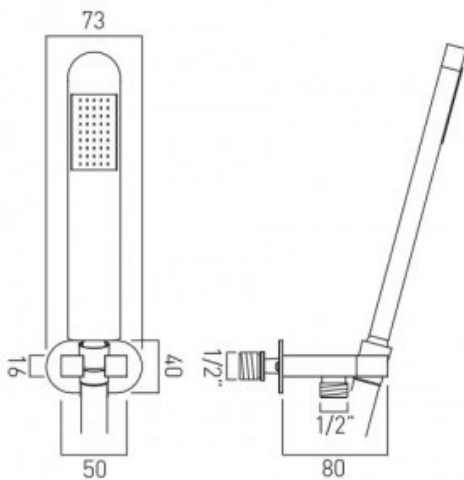

technical drawing

description:

single function mini shower kit
wall mounted
with hose and bracket with integral outlet
1/2" inlet
min-max wall mount 0-11mm

finishes:

chrome

minimum operating pressure: 1.0 bar MP