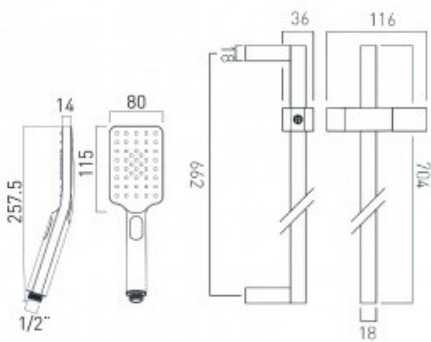

technical drawing

description:

- nebula square multi-function slide rail shower kit with
- 3 function push-button control handset
 - rub-clean
 - 680mm slide rail
 - 150cm shower hose
 - wall mounted

finishes:

chrome

minimum operating pressure: 1.0 bar MP

ECO flow regulator: FR-SHOWER/9-C/P

guarantee:

12 year guarantee