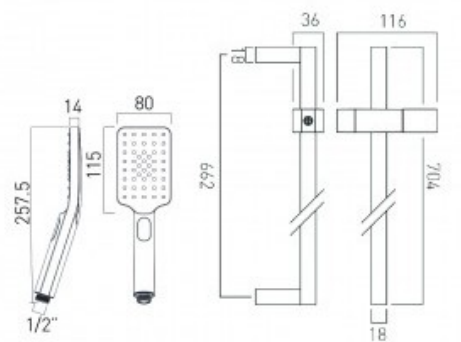

technical drawing

**description:**

- nebula square multi-function slide rail shower kit with smooth hose with
- 3 function push-button control handset
  - rub-clean
  - 680mm slide rail
  - 150cm smoothflex anti-twist shower hose
  - wall mounted

**finishes:**

chrome

**minimum operating pressure:** 1.0 bar MP

**Eco** flow regulator: FR-SHOWER/9-C/P

**guarantee:**

12 year guarantee