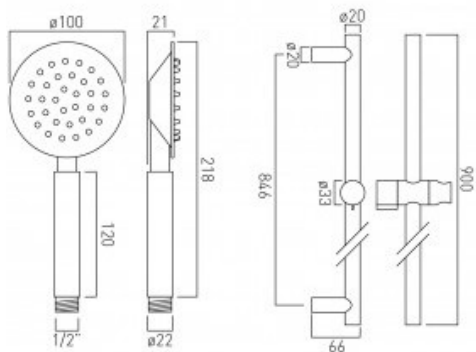

technical drawing

description:

- aquablade round single-function slide rail shower kit with
- single function metal handset
 - rub-clean
 - cool touch handle
 - 900mm slide rail
 - 150cm shower hose
 - wall mounted

available late 2015

finishes:

chrome

minimum operating pressure: 0.2 bar LP

Eco flow regulator: FR-SHOWER/9-C/P

guarantee:

12 year guarantee