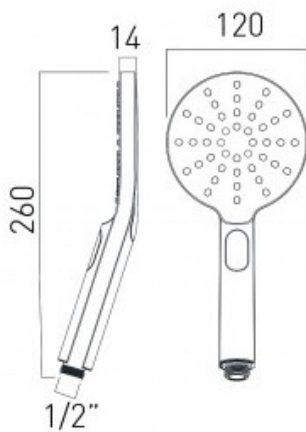

technical drawing

**description:**

nebula round 3 function push button control rub-clean shower handset  
functions: rain, intense rain, mist

**finishes:**

chrome

**minimum operating pressure:** 1.0 bar MP

**Eco** flow regulator: FR-SHOWER/9-C/P

**guarantee:**

12 year guarantee