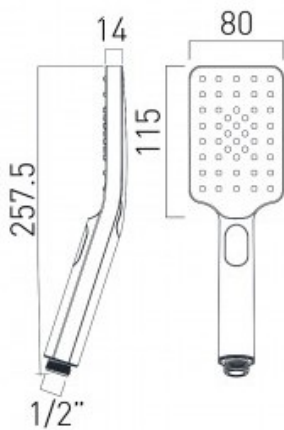

technical drawing

description:

nebula square 3 function push button control rub-clean shower handset
functions: rain, intense rain, mist

finishes:

chrome

minimum operating pressure: 1.0 bar MP

Eco flow regulator: FR-SHOWER/9-C/P