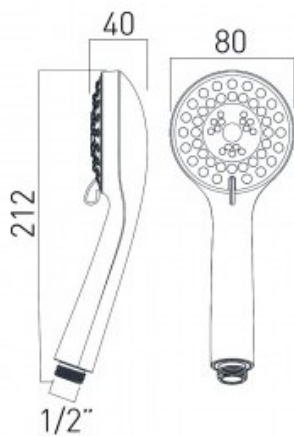

technical drawing

**description:**

eris 3 function rub-clean shower handset  
functions: massage, intense rain, rain

**finishes:**

chrome

**minimum operating pressure:** 0.2 bar LP

**ECO** flow regulator: FR-SHOWER/9-C/P