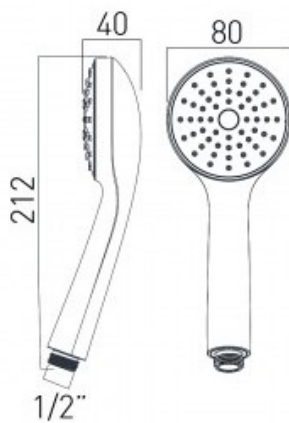

technical drawing

**description:**

single-function square shower handset  
function: rain

**finishes:**

chrome

**minimum operating pressure:** 0.2 bar LP

**ECO** flow regulator: FR-SHOWER/9-C/P

**guarantee:**