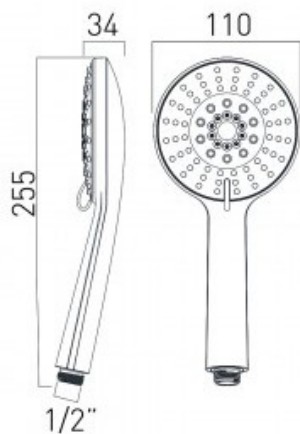

technical drawing

**description:**

evolve 4 function rub-clean shower handset  
functions: massage, intense rain, fine rain, mist

**finishes:**

chrome

**minimum operating pressure:** 0.2 bar LP

**ECO** <sup>H<sub>2</sub></sup> flow regulator: FR-SHOWER/9-C/P