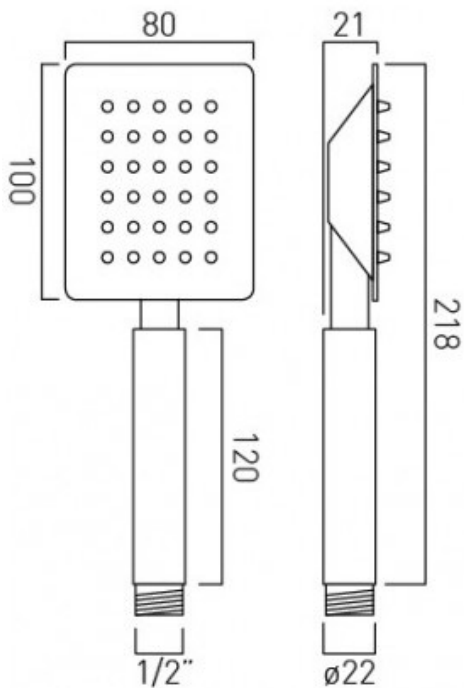

technical drawing

description:

aquablade single-function square shower handset
function: rain

finishes:

chrome

minimum operating pressure: 0.2 bar LP

ECO flow regulator: FR-SHOWER/9-C/P

guarantee: