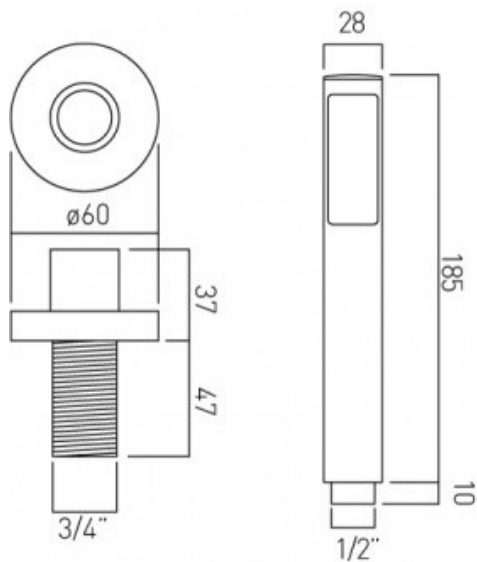

technical drawing

**description:**

single function shower handset  
deck mounted  
with hose and handset  
deck mount drill hole 27mm

to change any deck mounted handset to sit at a 45° angle  
order product WG-ELBOW/45-C/P

**finishes:**

chrome

**minimum operating pressure:** 0.5 bar LP

**Eco flow regulator:** FR-SHOWER/9-C/P

**guarantee:**

12 year guarantee