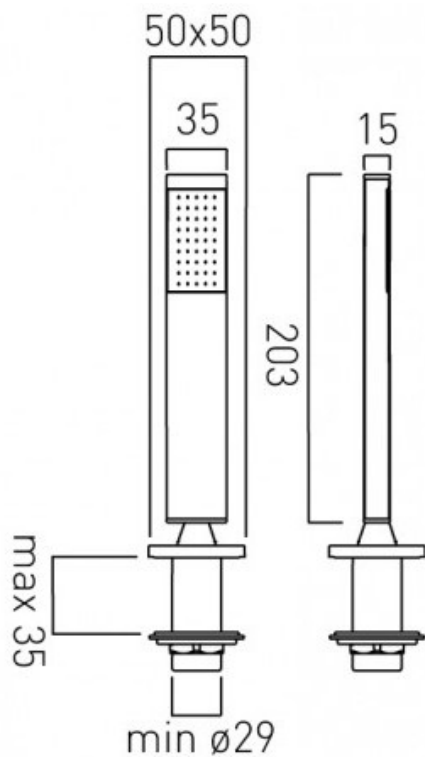

technical drawing

description:

single function shower handset
deck mounted
with hose and handset
deck mount drill hole 27mm

to change any deck mounted handset to sit at a 45° angle
order product WG-ELBOW/45-C/P

finishes:

chrome

minimum operating pressure: 0.3 bar LP

Eco flow regulator: FR-SHOWER/9-C/P

guarantee:

12 year guarantee