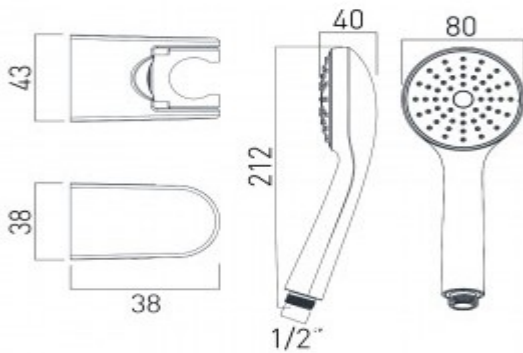

technical drawing:

**description:**

- eris mini shower kit with
- single function handset
- rub-clean
- 150cm shower hose
- wall bracket
- wall mounted

**finishes:** chrome

 **flow regulator product code:** FR-SHOWER/9-C/P