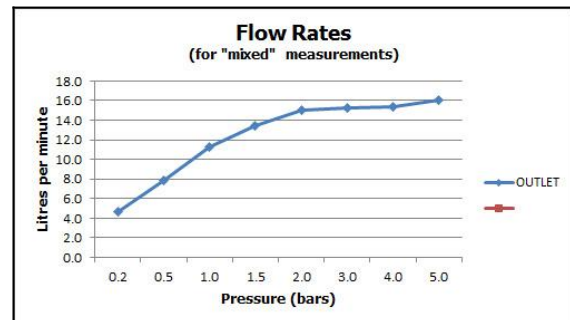

technical drawing:

description: aquablade slimline easy clean round shower head with shower arm
wall mounted
150mm (6")

finishes: chrome

 flow regulator product code: FR-SHOWER/9-C/P

guarantee: 12 year guarantee

minimum operating pressure: 0.2 bar LP

flow rate at 3.0 bar flow pressure: 15 l/min

'mixed measurements' refers to equal hot and cold water supply

certificates and awards: