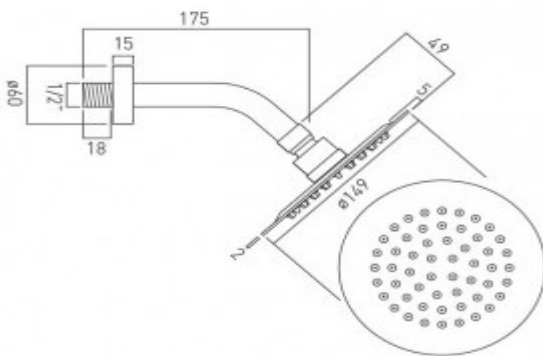

technical drawing:

description: aquablade slimline easy clean round shower head with shower arm
wall mounted
150mm (6")

finishes: chrome

 flow regulator product code: FR-SHOWER/9-C/P

guarantee: 12 year guarantee

minimum operating pressure: 0.2 bar LP

flow rate at 3.0 bar flow pressure: 15 l/min

'mixed measurements' refers to equal hot and cold water supply

certificates and awards: