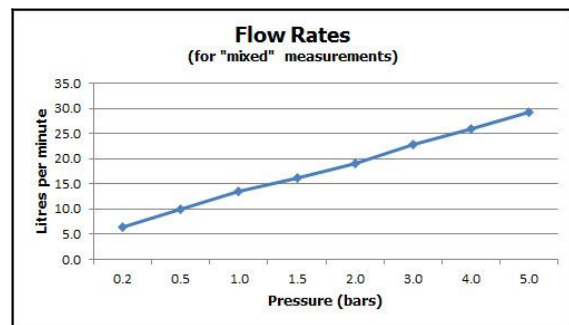

technical drawing:

description: single-function shower head with shower arm wall mounted

finishes: chrome

 flow regulator product code: FR-SHOWER/9-C/P

guarantee: 12 year guarantee

minimum operating pressure: 0.2 bar LP

flow rate at 3.0 bar flow pressure: 23 l/min

'mixed measurements' refers to equal hot and cold water supply