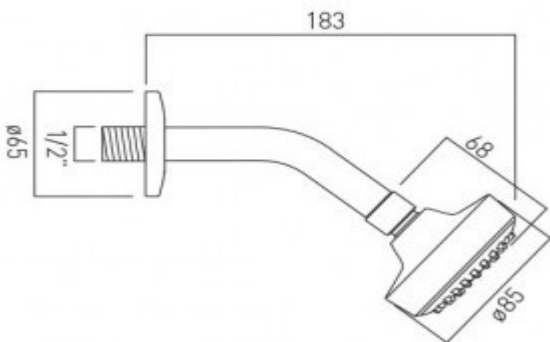

technical drawing:

description: single-function shower head with shower arm wall mounted

finishes: chrome

 flow regulator product code: FR-SHOWER/9-C/P

guarantee: 12 year guarantee

minimum operating pressure: 0.2 bar LP

flow rate at 3.0 bar flow pressure: 23 l/min

'mixed measurements' refers to equal hot and cold water supply