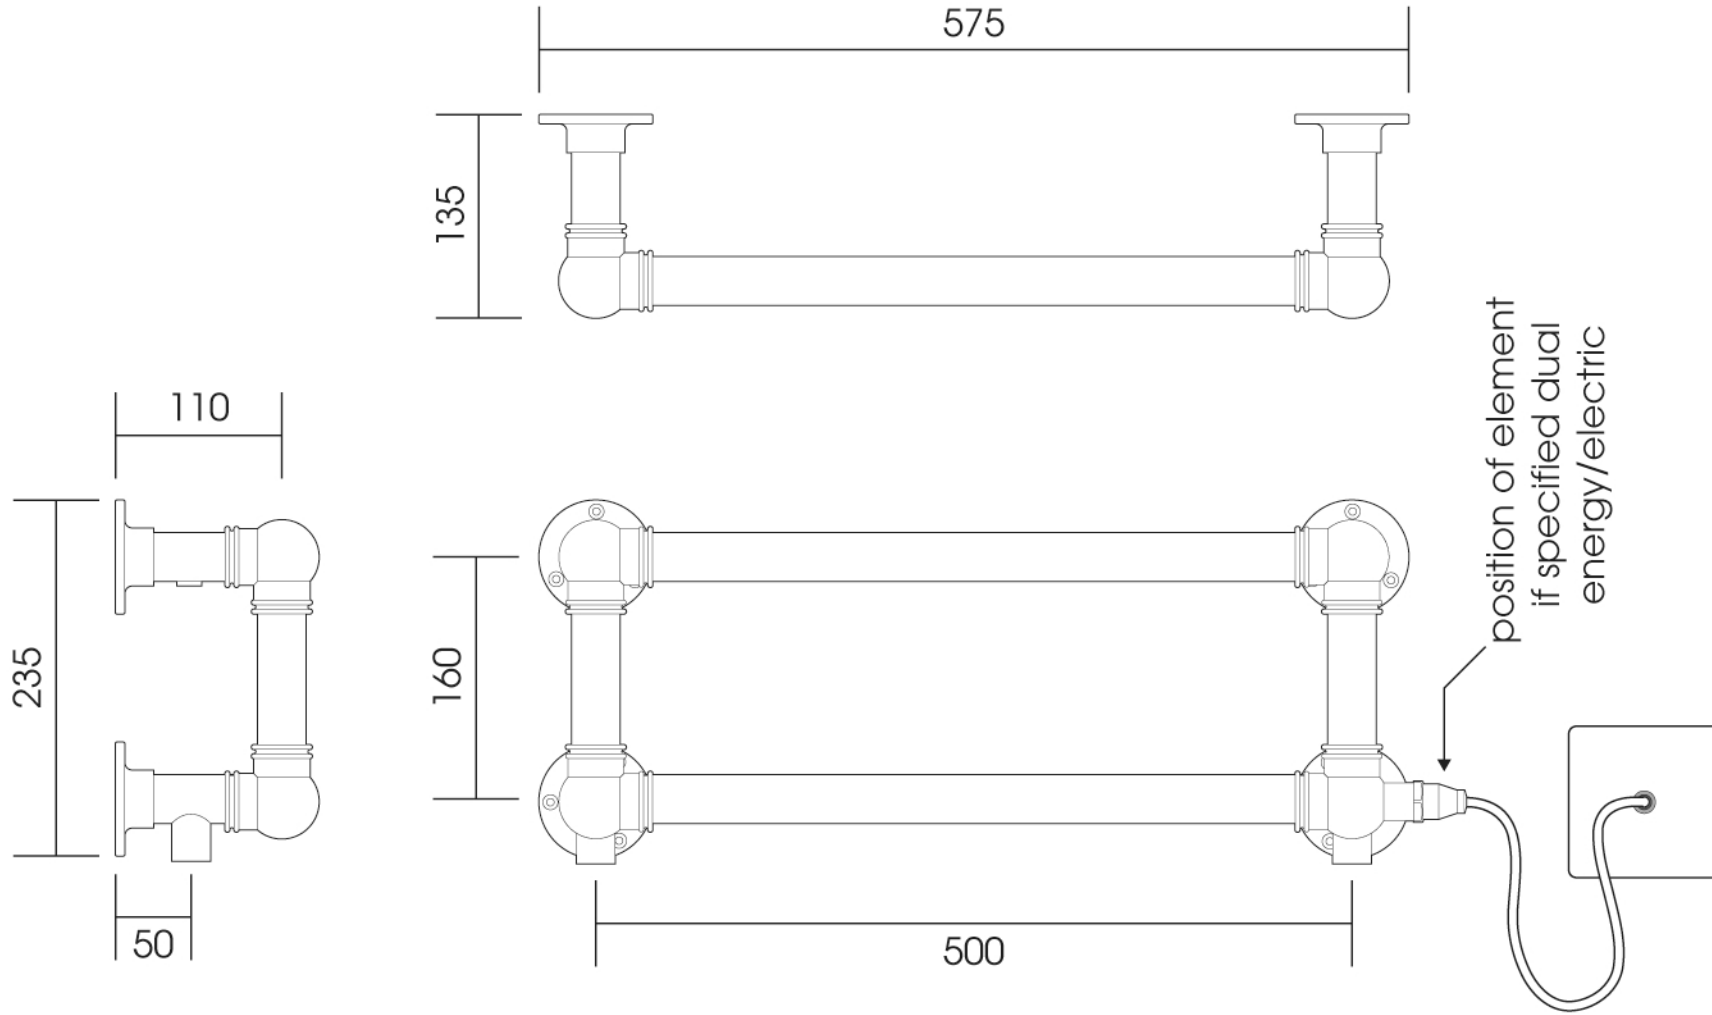

OG001

Height: 235
Width: 575
Depth: 135

Tube \varnothing : 31.8
Output @ 50°C Δ T: 87 W
Elec. element if specified: 50 W

VOGUE

UK

Manufactured from ISO/CEN CuZn30As (BS CZ126) brass tube

Vogue UK Ltd. reserve the right to alter specifications without prior notice.
ALL MEASUREMENTS ARE NOMINAL DIMENSIONS ONLY, AND ARE NOT BINDING

SCALE 1:5