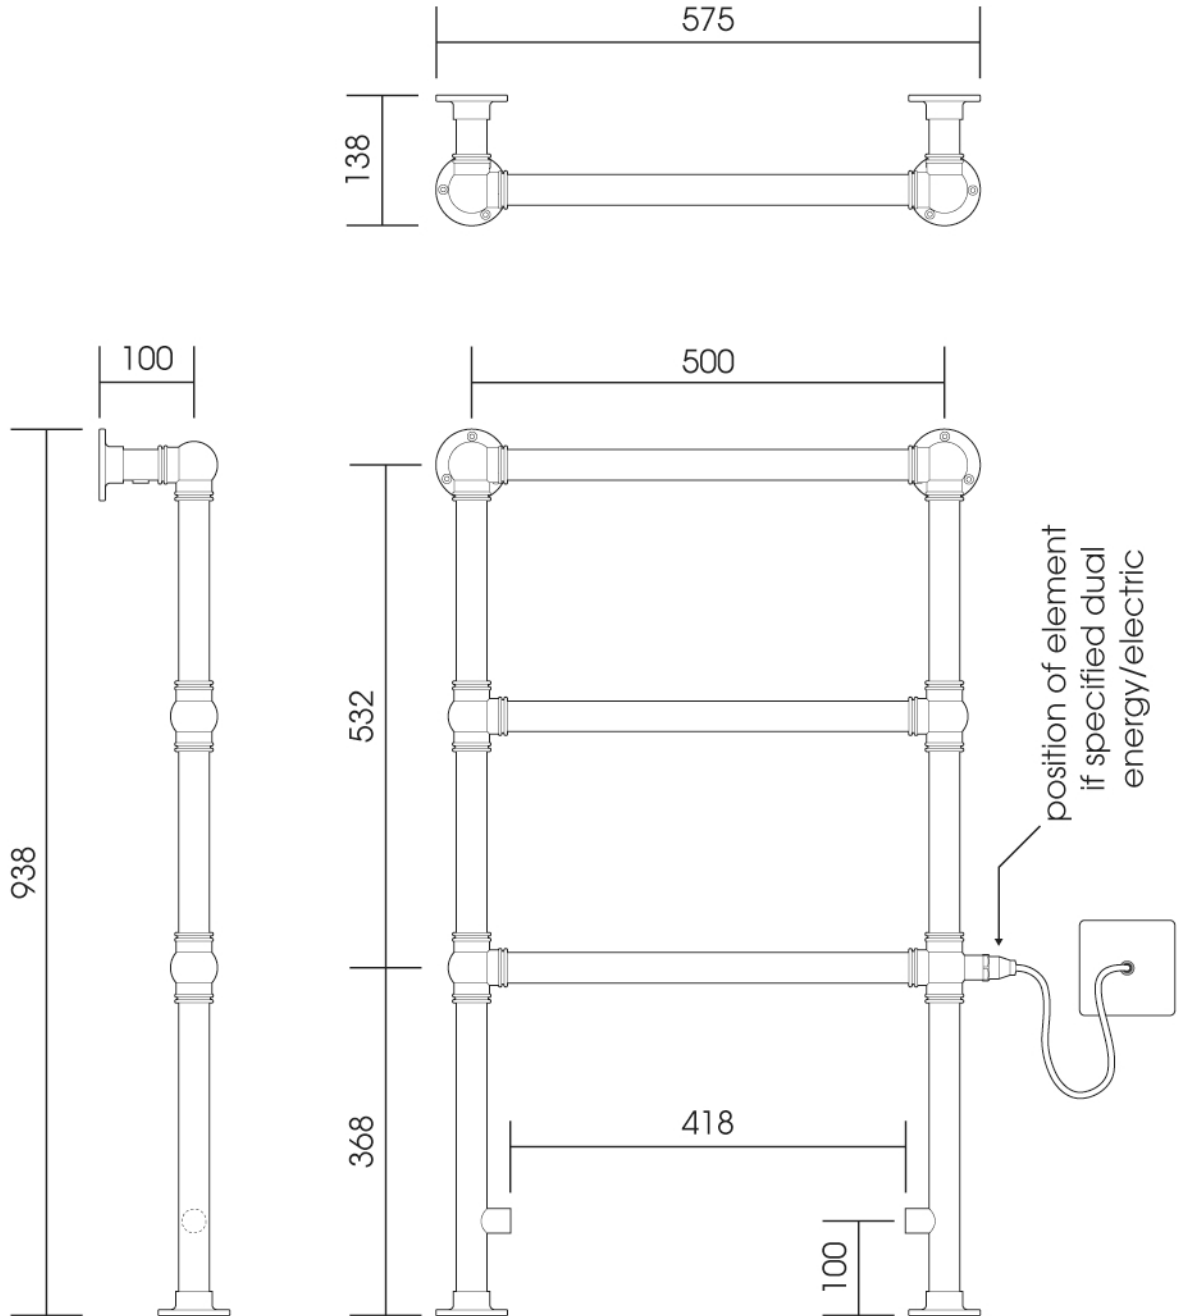

OG003A

Height: 938

Tube \varnothing : 31.8

Width: 575

Output @ 50°C Δ T: 180 W

Depth: 138

Elec. element if specified: 100 W

ALL DIMENSIONS IN MILLIMETRES

Manufactured from ISO/CEN CuZn30As (BS CZ126) brass tube

Vogue UK Ltd. reserve the right to alter specifications without prior notice.
ALL MEASUREMENTS ARE NOMINAL DIMENSIONS ONLY, AND ARE NOT BINDING

SCALE 1:8