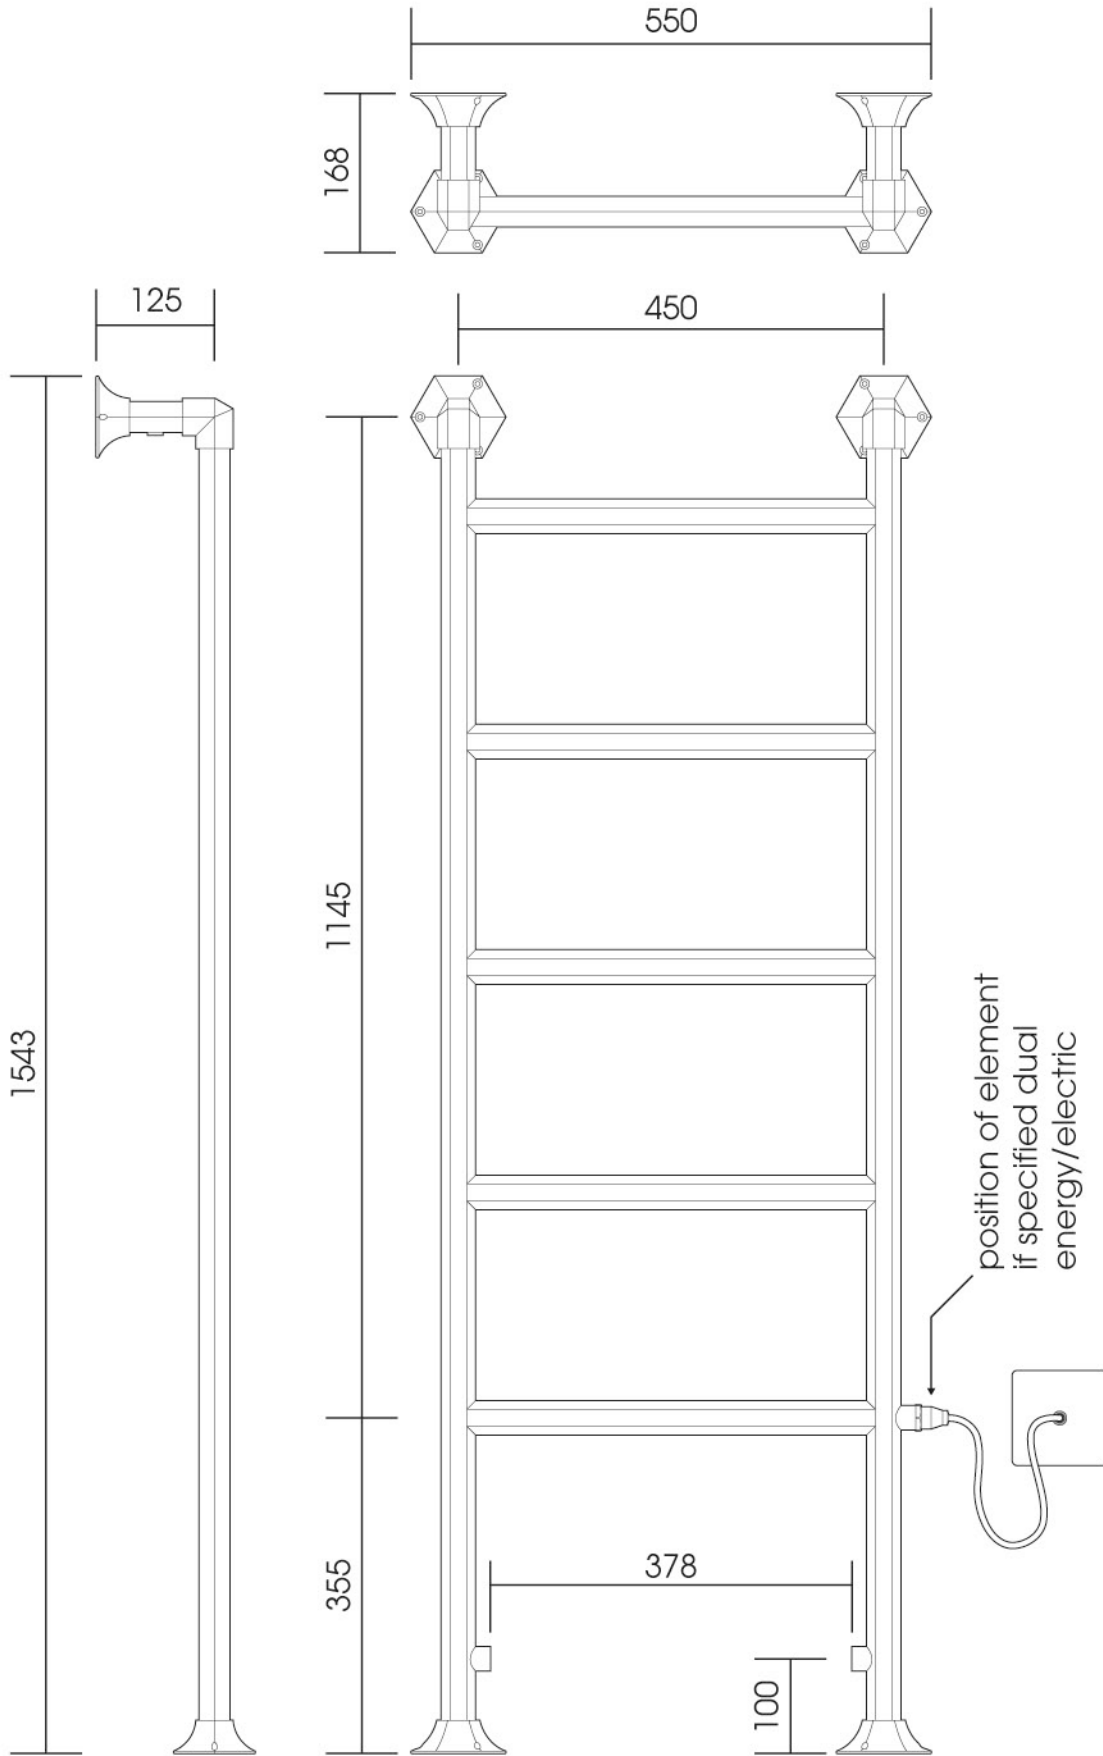

# OG011A

Height: 1543

Width: 550

Depth: 168

Tube: 32mm Hex.

Output @ 50°CΔT: 318 W

Electric element: 125 W

Manufactured from ISO/CEN CuZn30As (BS CZ126) brass tube

All dimensions in millimetres

Vogue UK Ltd. reserve the right to alter specifications without prior notice.  
All measurements are nominal dimensions only, and are not binding

SCALE 1:8

Units 6-10 Strawberry Lane Industrial Estate  
Strawberry Lane  
Willenhall  
West Midlands WV13 3RS