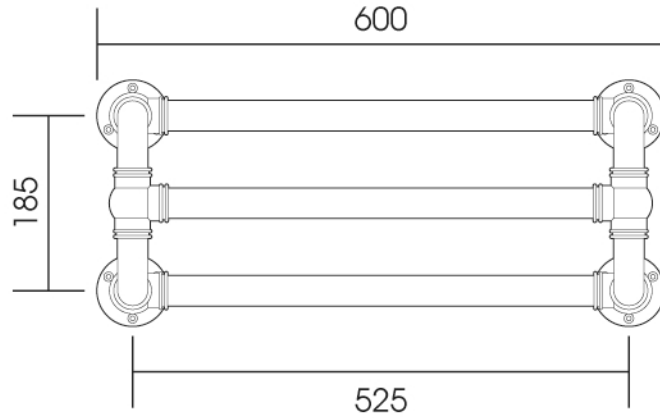

OG017

Height: 850

Tube \varnothing : 31.8

Width: 600

Output @ 50°C Δ T: 441 W

Depth: 260

Elec. element if specified: 125 W x 2

ALL DIMENSIONS IN MILLIMETRES

Manufactured from ISO/CEN CuZn30As (BS CZ126) brass tube

Vogue UK Ltd. reserve the right to alter specifications without prior notice.

ALL MEASUREMENTS ARE NOMINAL DIMENSIONS ONLY, AND ARE NOT BINDING

SCALE 1:8