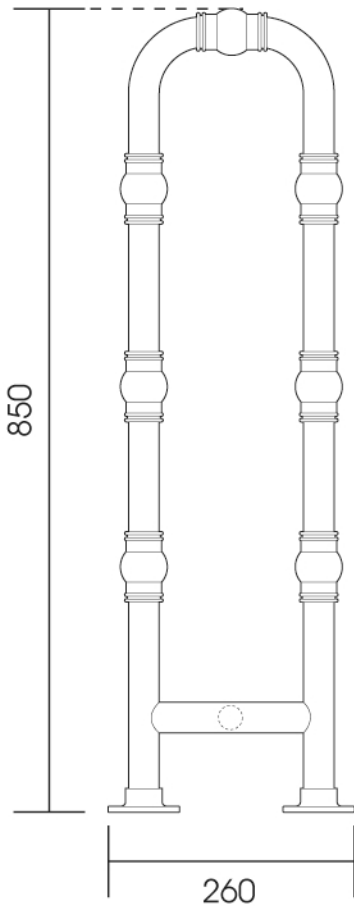

OG017

Height: 850

Tube \varnothing : 31.8

Width: 600

Output @ 50°C Δ T: 441 W

Depth: 260

Elec. element if specified: 125 W x 2

ALL DIMENSIONS IN MILLIMETRES

Manufactured from ISO/CEN CuZn30As (BS CZ126) brass tube

Vogue UK Ltd. reserve the right to alter specifications without prior notice.

ALL MEASUREMENTS ARE NOMINAL DIMENSIONS ONLY, AND ARE NOT BINDING

SCALE 1:8