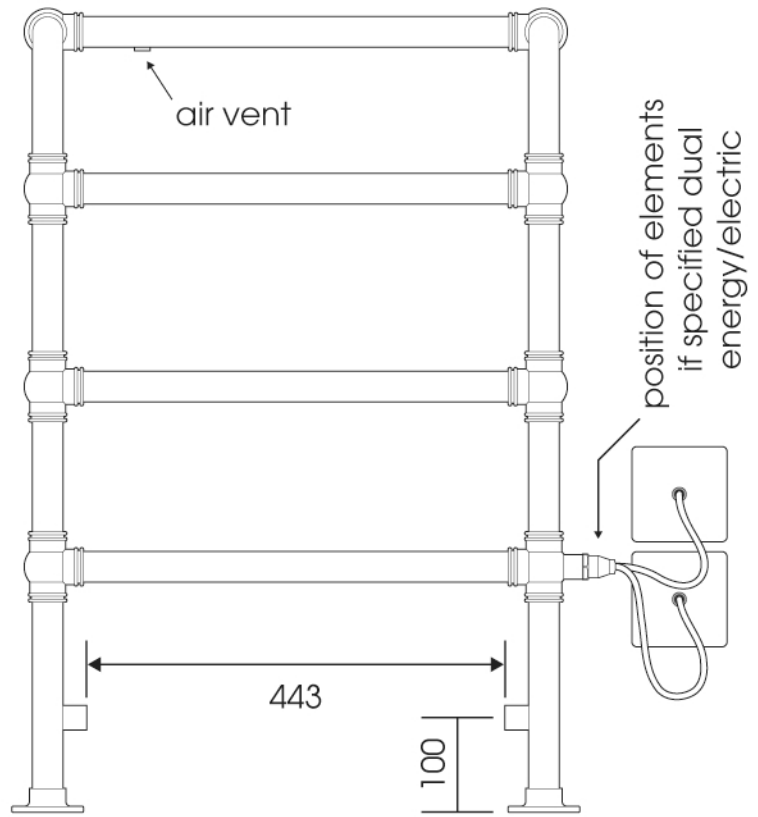

OG017

Height: 850

Tube \varnothing : 31.8

Width: 600

Output @ 50°C Δ T: 441 W

Depth: 260

Elec. element if specified: 125 W x 2

ALL DIMENSIONS IN MILLIMETRES

Manufactured from ISO/CEN CuZn30As (BS CZ126) brass tube

Vogue UK Ltd. reserve the right to alter specifications without prior notice.

ALL MEASUREMENTS ARE NOMINAL DIMENSIONS ONLY, AND ARE NOT BINDING

SCALE 1:8