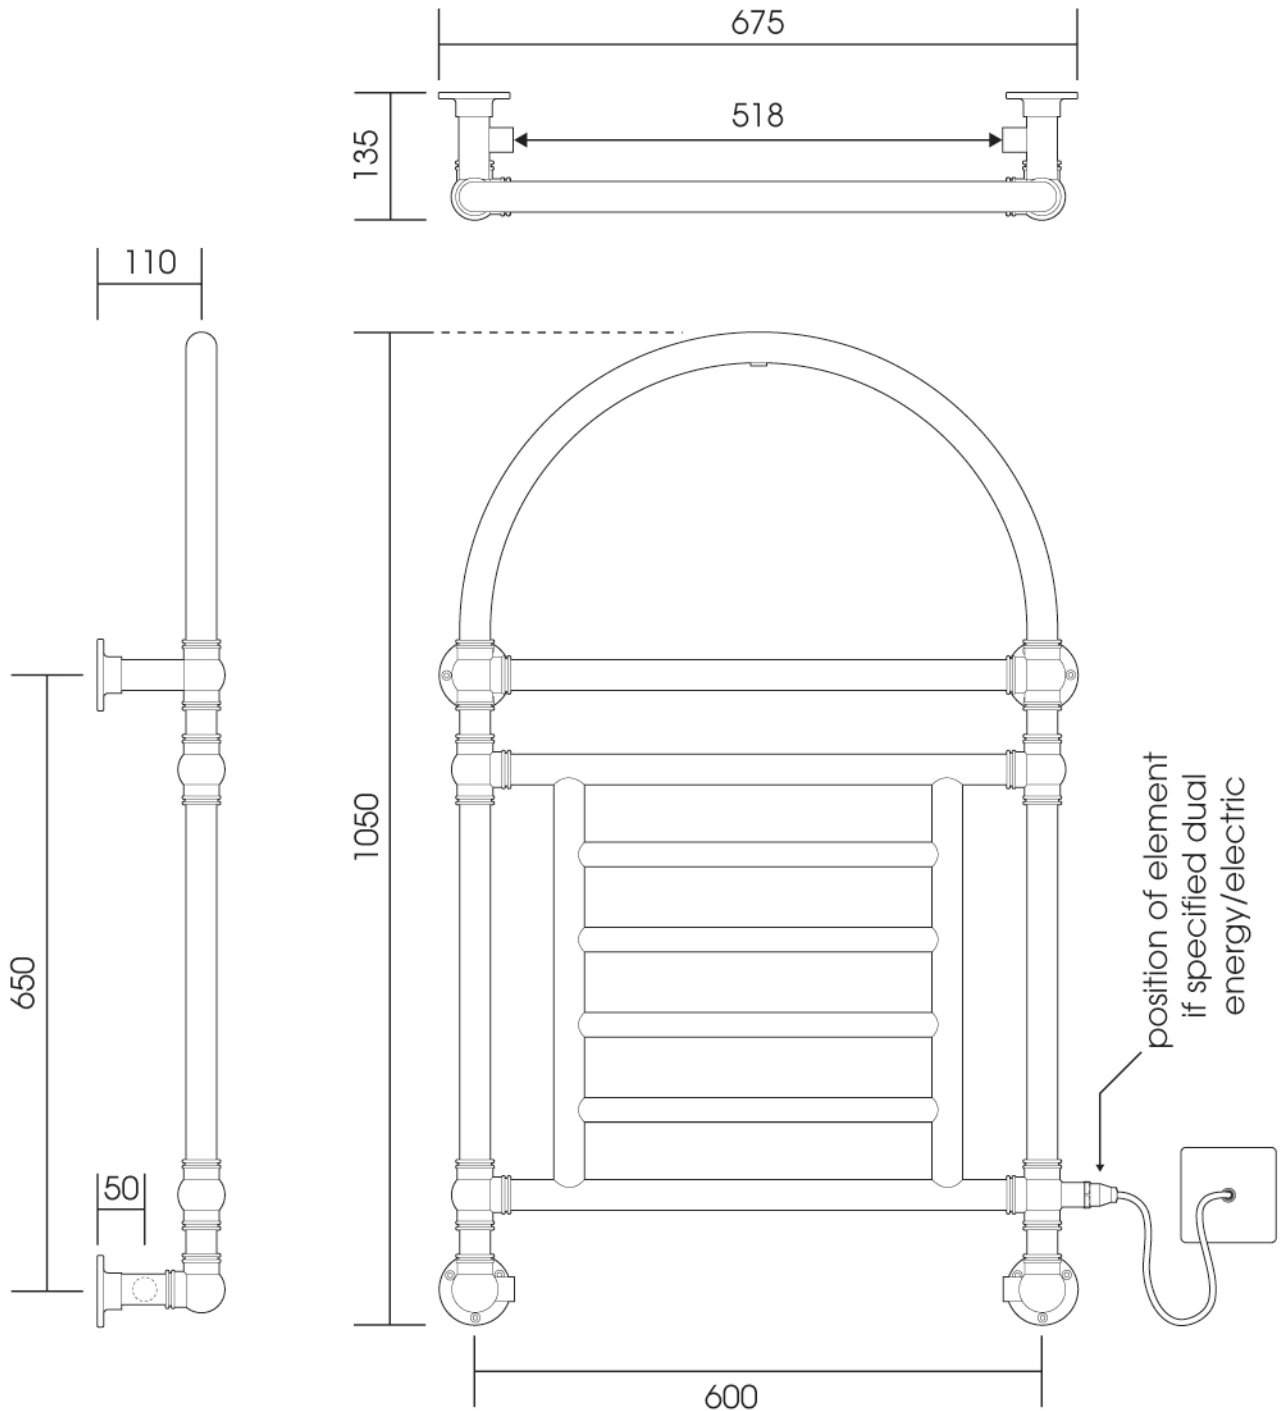

OG018

Height: 1050

Tube \varnothing : 31.8 + 25.4

Width: 675

Output @ 50°C Δ T: 399 W

Depth: 125

Elec. element if specified: 200 W

ALL DIMENSIONS IN MILLIMETRES

Manufactured from ISO/CEN CuZn30As (BS CZ126) brass tube

Vogue UK Ltd. reserve the right to alter specifications without prior notice.
ALL MEASUREMENTS ARE NOMINAL DIMENSIONS ONLY, AND ARE NOT BINDING

SCALE 1:8