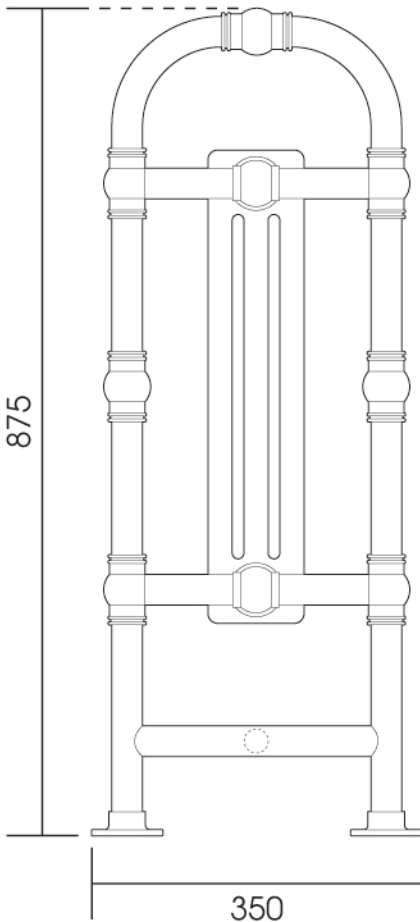

OG016

Height: 875

Tube \varnothing : 31.8

Width: 675

Output @ 50°C Δ T: 878 W

Depth: 350

Electric element: 200W + 300W

ALL DIMENSIONS IN MILLIMETRES

Manufactured from ISO/CEN CuZn30As (BS CZ126) brass tube

Vogue UK Ltd. reserve the right to alter specifications without prior notice.
ALL MEASUREMENTS ARE NOMINAL DIMENSIONS ONLY, AND ARE NOT BINDING

SCALE 1:8