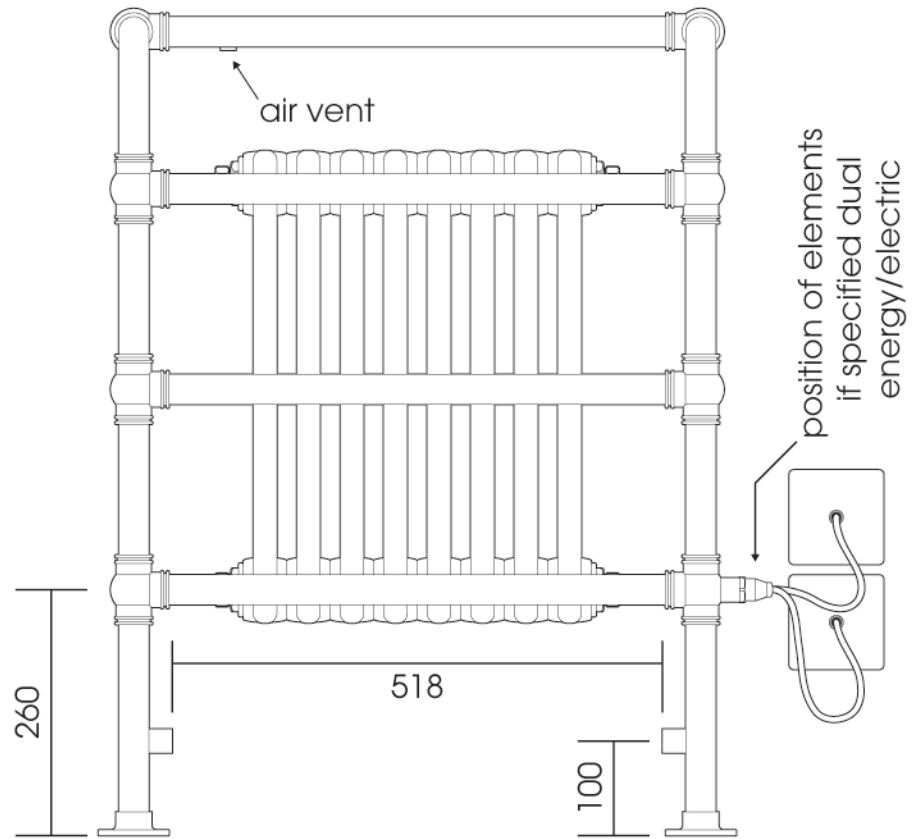

OG016

Height: 875

Tube \varnothing : 31.8

Width: 675

Output @ 50°C Δ T: 878 W

Depth: 350

Electric element: 200W + 300W

ALL DIMENSIONS IN MILLIMETRES

Manufactured from ISO/CEN CuZn30As (BS CZ126) brass tube

Vogue UK Ltd. reserve the right to alter specifications without prior notice.
ALL MEASUREMENTS ARE NOMINAL DIMENSIONS ONLY, AND ARE NOT BINDING

SCALE 1:8