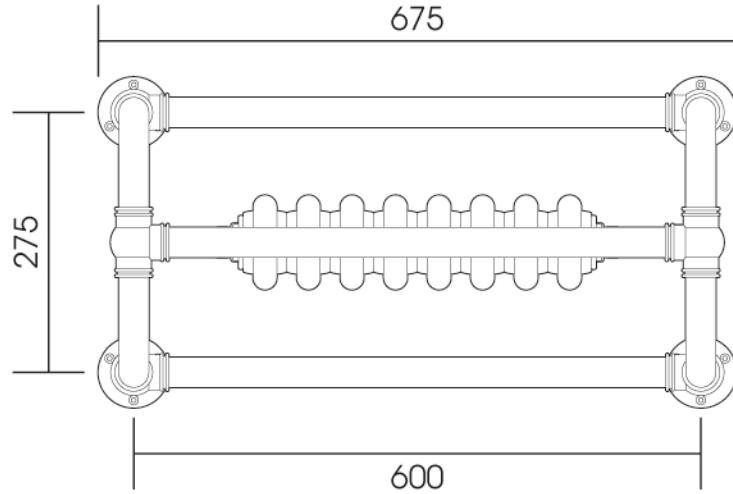

OG016

Height: 875

Tube \varnothing : 31.8

Width: 675

Output @ 50°C Δ T: 878 W

Depth: 350

Electric element: 200W + 300W

ALL DIMENSIONS IN MILLIMETRES

Manufactured from ISO/CEN CuZn30As (BS CZ126) brass tube

Vogue UK Ltd. reserve the right to alter specifications without prior notice.
ALL MEASUREMENTS ARE NOMINAL DIMENSIONS ONLY, AND ARE NOT BINDING

SCALE 1:8