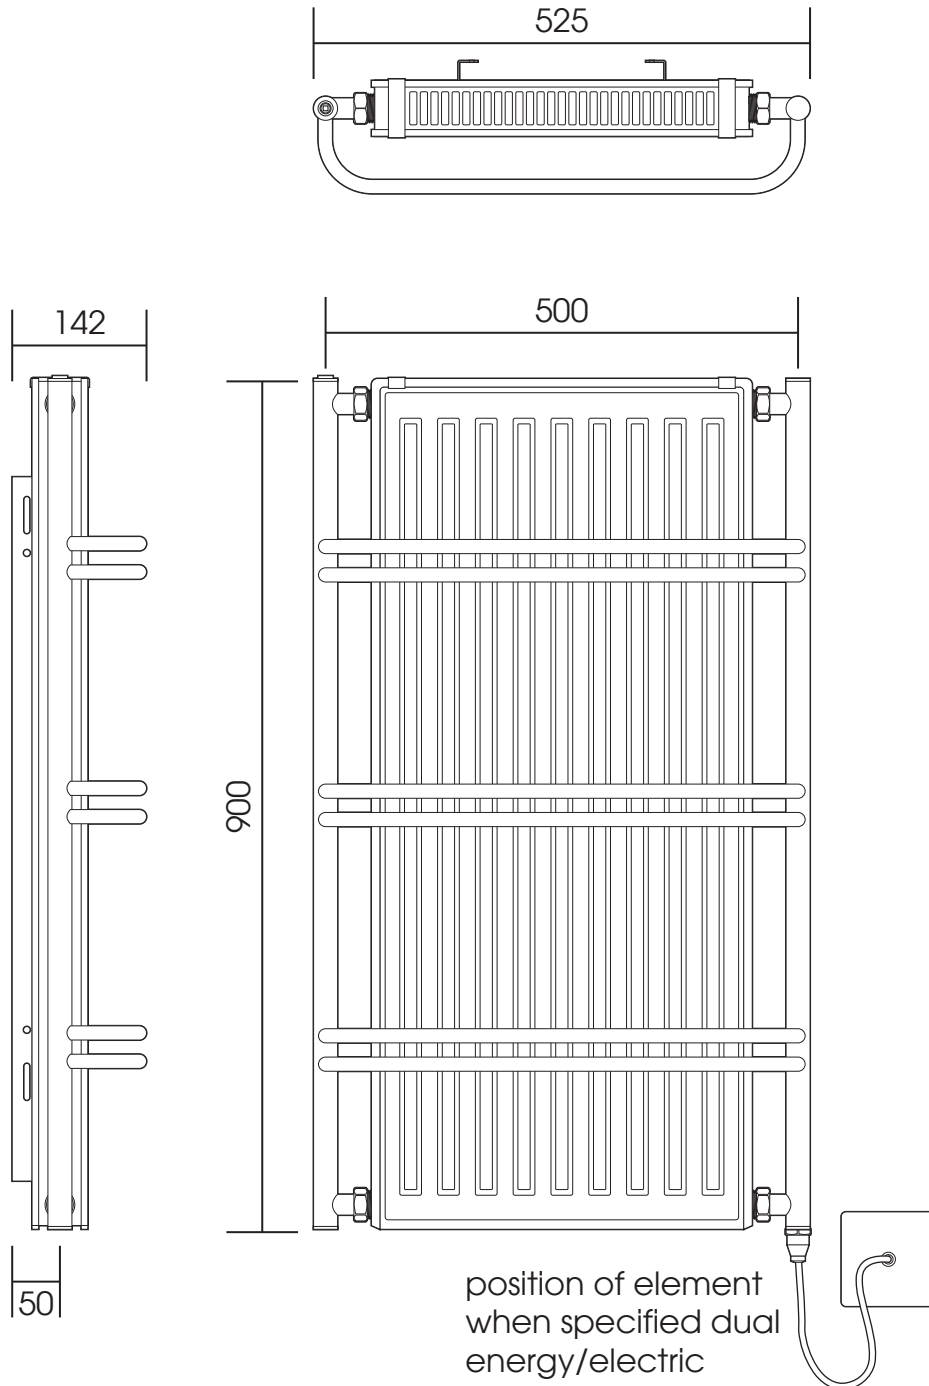

# TM001

Height: 900

Width: 525

Depth: 142

Tube  $\varnothing$  : 25.4 + 15

Output @ 50°C $\Delta$ T: 716 W

Electric element: 300 W

All dimensions in millimetres

Manufactured from ISO/CEN CuZn30As (BS CZ126) brass tube

Vogue UK Ltd. reserve the right to alter specifications without prior notice.  
All measurements are nominal dimensions only, and are not binding