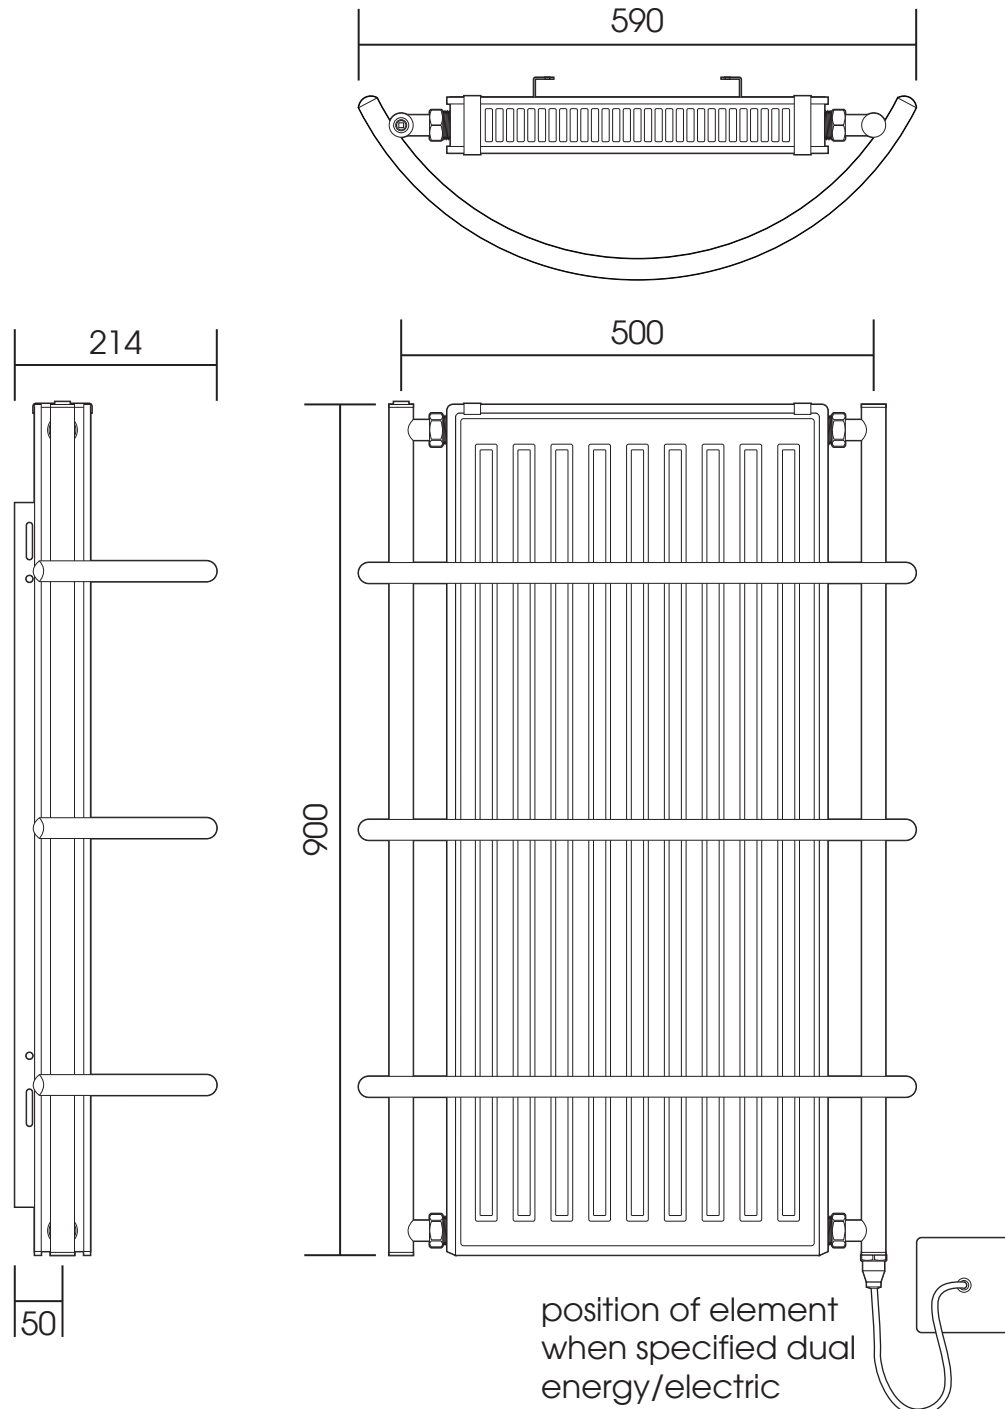

TM002

Height: 900

Width: 590

Depth: 214

Tube \varnothing : 25.4 + 22

Output @ 50°C Δ T: 689 W

Electric element: 300 W

All dimensions in millimetres

Manufactured from ISO/CEN CuZn30As (BS CZ126) brass tube

Vogue UK Ltd. reserve the right to alter specifications without prior notice.
All measurements are nominal dimensions only, and are not binding

SCALE 1:8