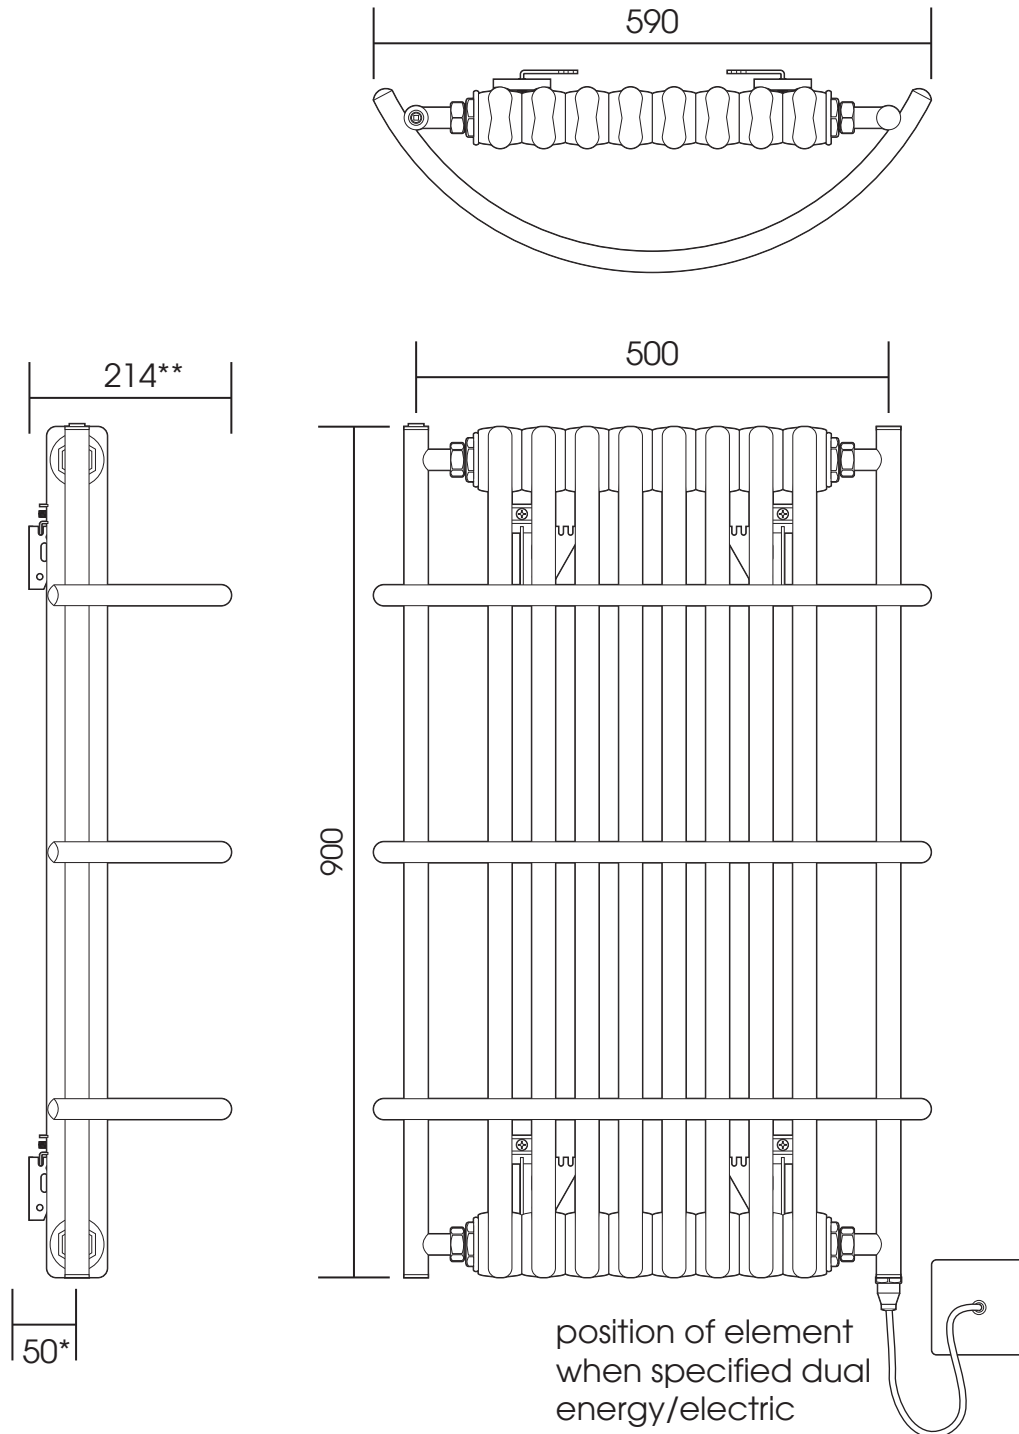

TM004

Height: 900

Width: 590

Depth: 214/232

Tube \varnothing : 25.4 + 22

Output @ 50°C Δ T: 699 W

Electric element: 300 W

All dimensions in millimetres

Manufactured from ISO/CEN CuZn30As (BS CZ126) brass tube

* or 68

** or 232

Vogue UK Ltd. reserve the right to alter specifications without prior notice.
All measurements are nominal dimensions only, and are not binding