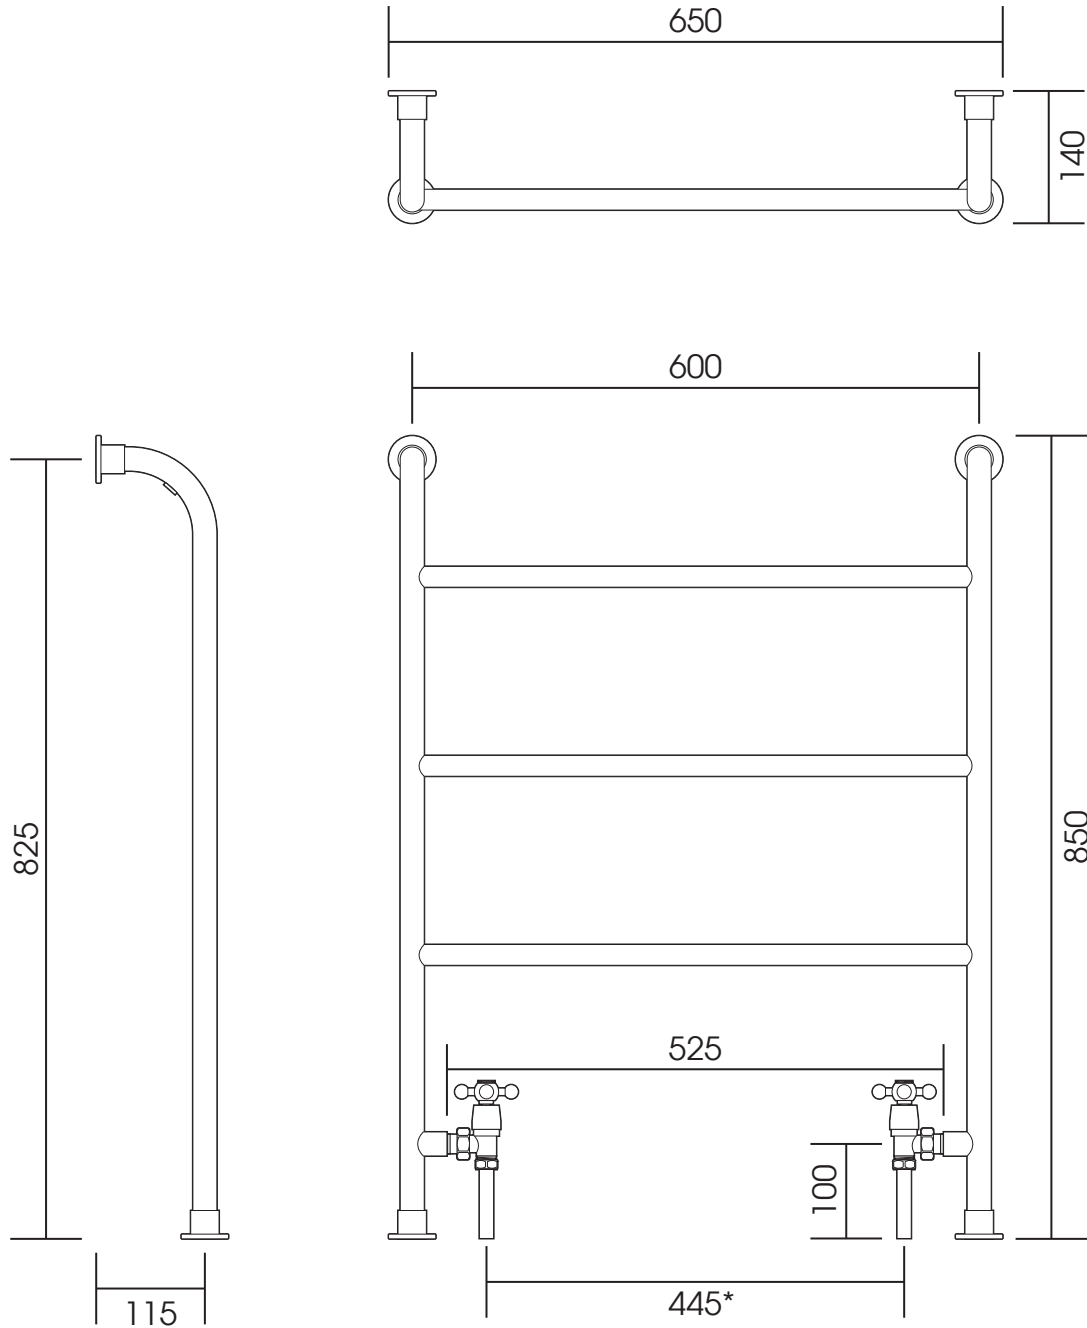

TM012A

Height: 850

Width: 550

Depth: 140

Tube \varnothing : 25.4 + 22

Output @ 50°C Δ T: 138 W

Electric element: n/a

All dimensions in millimetres

Width: 650

Depth: 140

Tube \varnothing : 25.4 + 22

Output @ 50°C Δ T: 149 W

Electric element: n/a

All dimensions in millimetres

Manufactured from ISO/CEN CuZn30As (BS CZ126) brass tube

*Approximate dimension-see relevant valve drawings for details.

Tel: 0870 403 0101
Fax: 0870 403 0102
e-mail: sales@vogue-uk.com
www.vogue-uk.com

TM012C

Height: 850

Width: 800

Depth: 140

Tube \varnothing : 25.4 + 22

Output @ 50°C Δ T: 177 W

Electric element: n/a

All dimensions in millimetres

Manufactured from ISO/CEN CuZn30As (BS CZ126) brass tube

*Approximate dimension-see relevant valve drawings for details.

Vogue UK Ltd. reserve the right to alter specifications without prior notice.
All measurements given are nominal dimensions only.