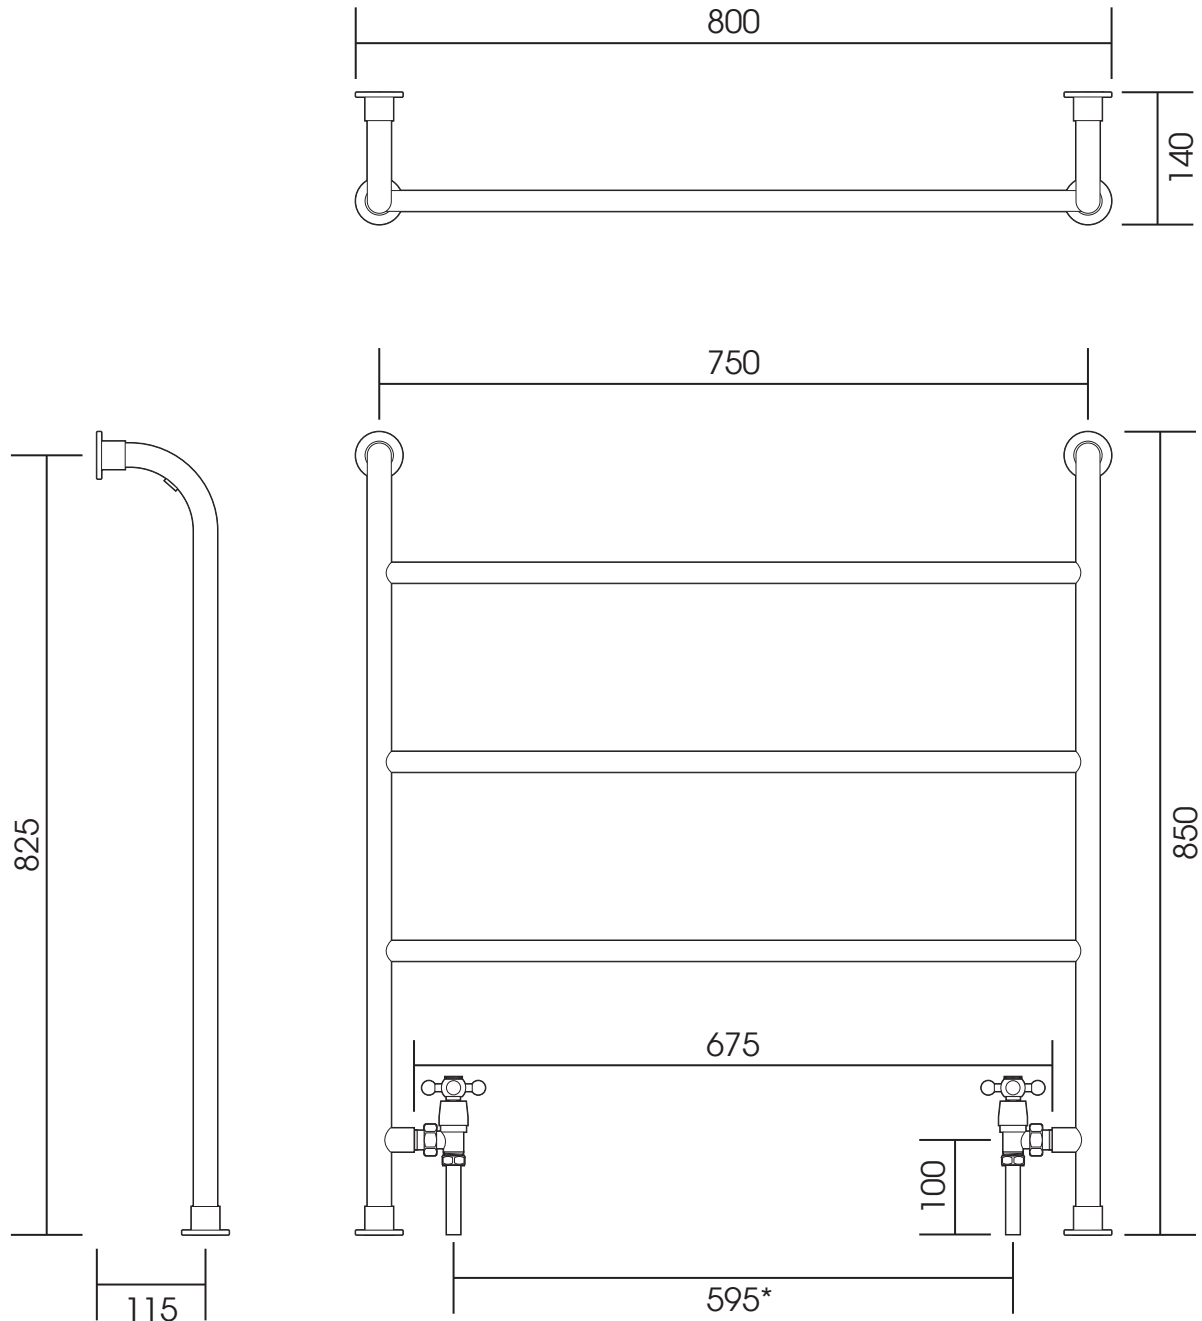

TM012A

Height: 850

Width: 550

Depth: 140

Tube \varnothing : 25.4 + 22

Output @ 50°C Δ T: 138 W

Electric element: n/a

All dimensions in millimetres

Width: 650

Depth: 140

Tube \varnothing : 25.4 + 22

Output @ 50°C Δ T: 149 W

Electric element: n/a

All dimensions in millimetres

Manufactured from ISO/CEN CuZn30As (BS CZ126) brass tube

*Approximate dimension-see relevant valve drawings for details.

Tel: 0870 403 0101
Fax: 0870 403 0102
e-mail: sales@vogue-uk.com
www.vogue-uk.com

TM012C

Height: 850

Width: 800

Depth: 140

Tube \varnothing : 25.4 + 22

Output @ 50°C Δ T: 177 W

Electric element: n/a

All dimensions in millimetres

Manufactured from ISO/CEN CuZn30As (BS CZ126) brass tube

*Approximate dimension-see relevant valve drawings for details.

Vogue UK Ltd. reserve the right to alter specifications without prior notice.
All measurements given are nominal dimensions only.