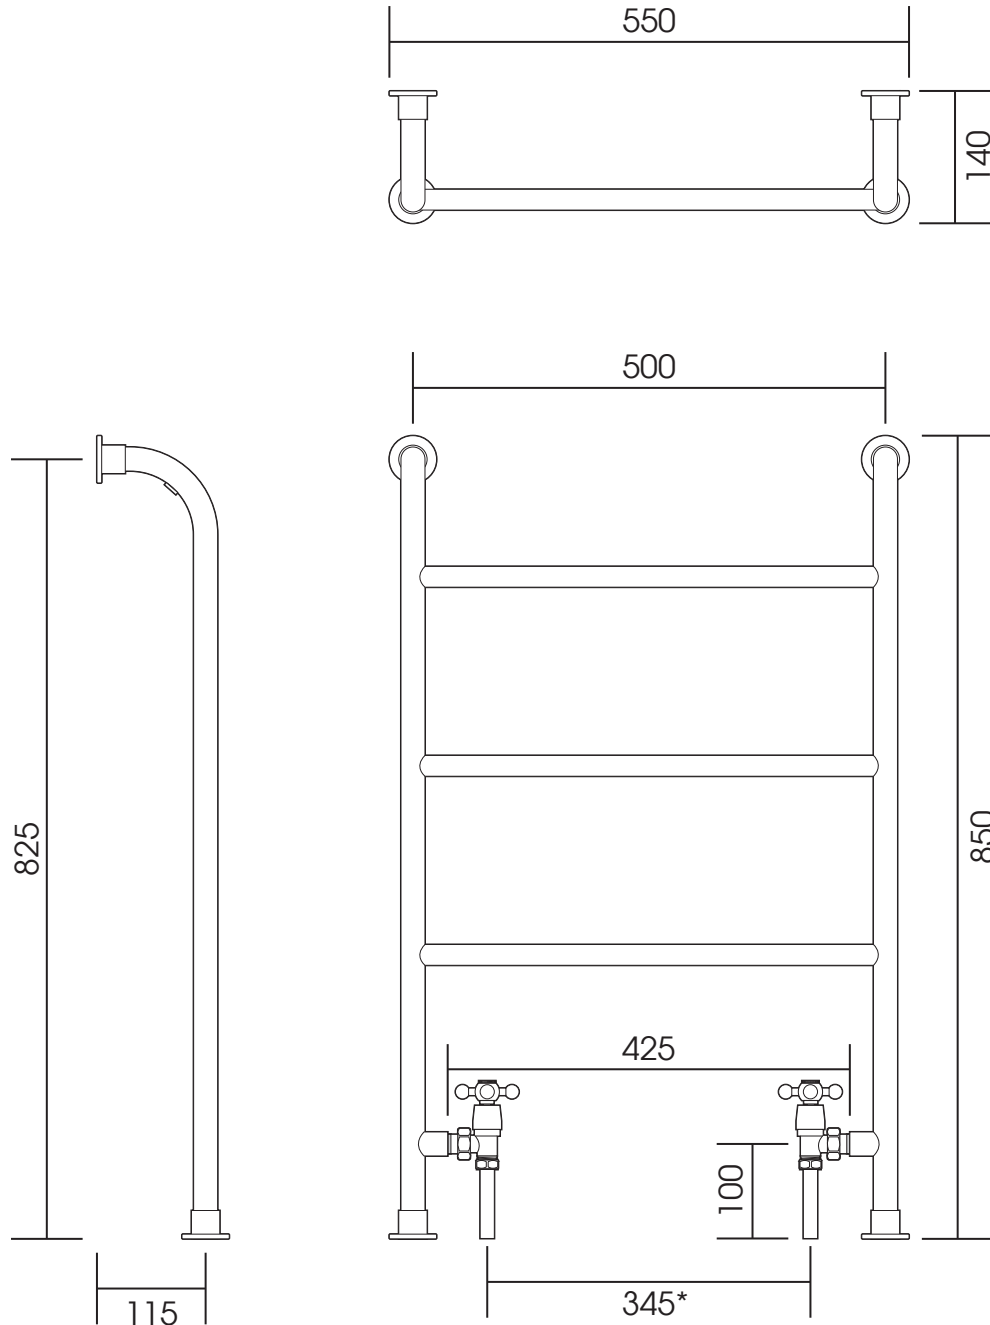

TM012A

Height: 850

Width: 550

Depth: 140

Tube \varnothing : 25.4 + 22

Output @ 50°C Δ T: 138 W

Electric element: n/a

All dimensions in millimetres

Manufactured from ISO/CEN CuZn30As (BS CZ126) brass tube

*Approximate dimension-see relevant valve drawings for details.

Vogue UK Ltd. reserve the right to alter specifications without prior notice.
All measurements given are nominal dimensions only.

Width: 650

Depth: 140

Tube \varnothing : 25.4 + 22

Output @ 50°C Δ T: 149 W

Electric element: n/a

All dimensions in millimetres

Manufactured from ISO/CEN CuZn30As (BS CZ126) brass tube

*Approximate dimension-see relevant valve drawings for details.

All dimensions in millimetres

Manufactured from ISO/CEN CuZn30As (BS CZ126) brass tube

*Approximate dimension-see relevant valve drawings for details.

Vogue UK Ltd. reserve the right to alter specifications without prior notice.
All measurements given are nominal dimensions only.