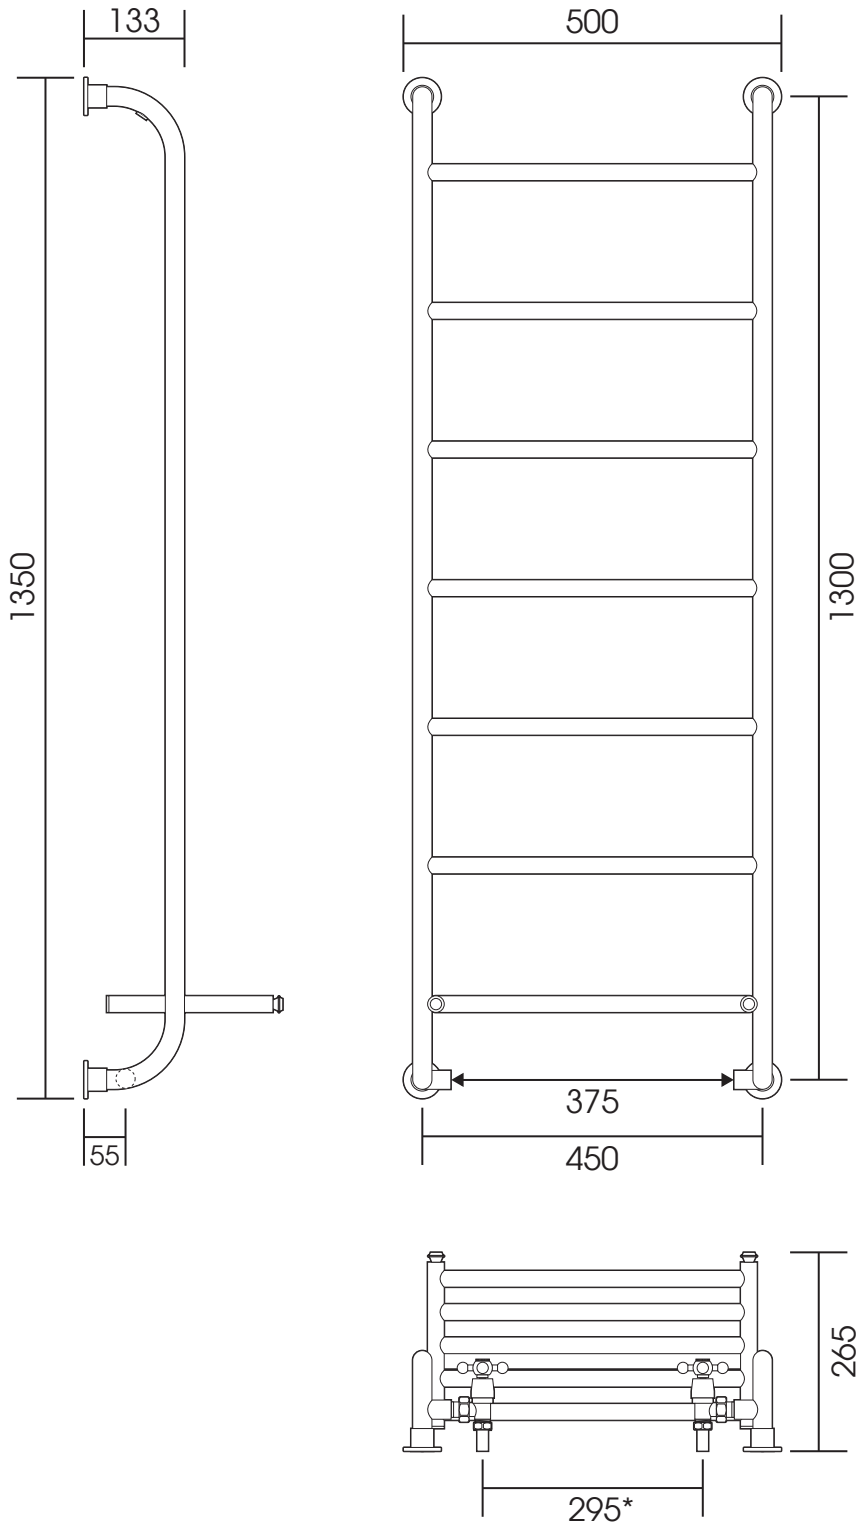

TM014

Height: 1350

Width: 500

Depth: 265

Tube \varnothing : 25.4 + 22

Output @ 50°C Δ T: 329 W

Electric element: n/a

All dimensions in millimetres

Manufactured from ISO/CEN CuZn30As (BS CZ126) brass tube

*Approximate dimension-see relevant valve drawings for details.

Vogue UK Ltd. reserve the right to alter specifications without prior notice.
All measurements given are nominal dimensions only.