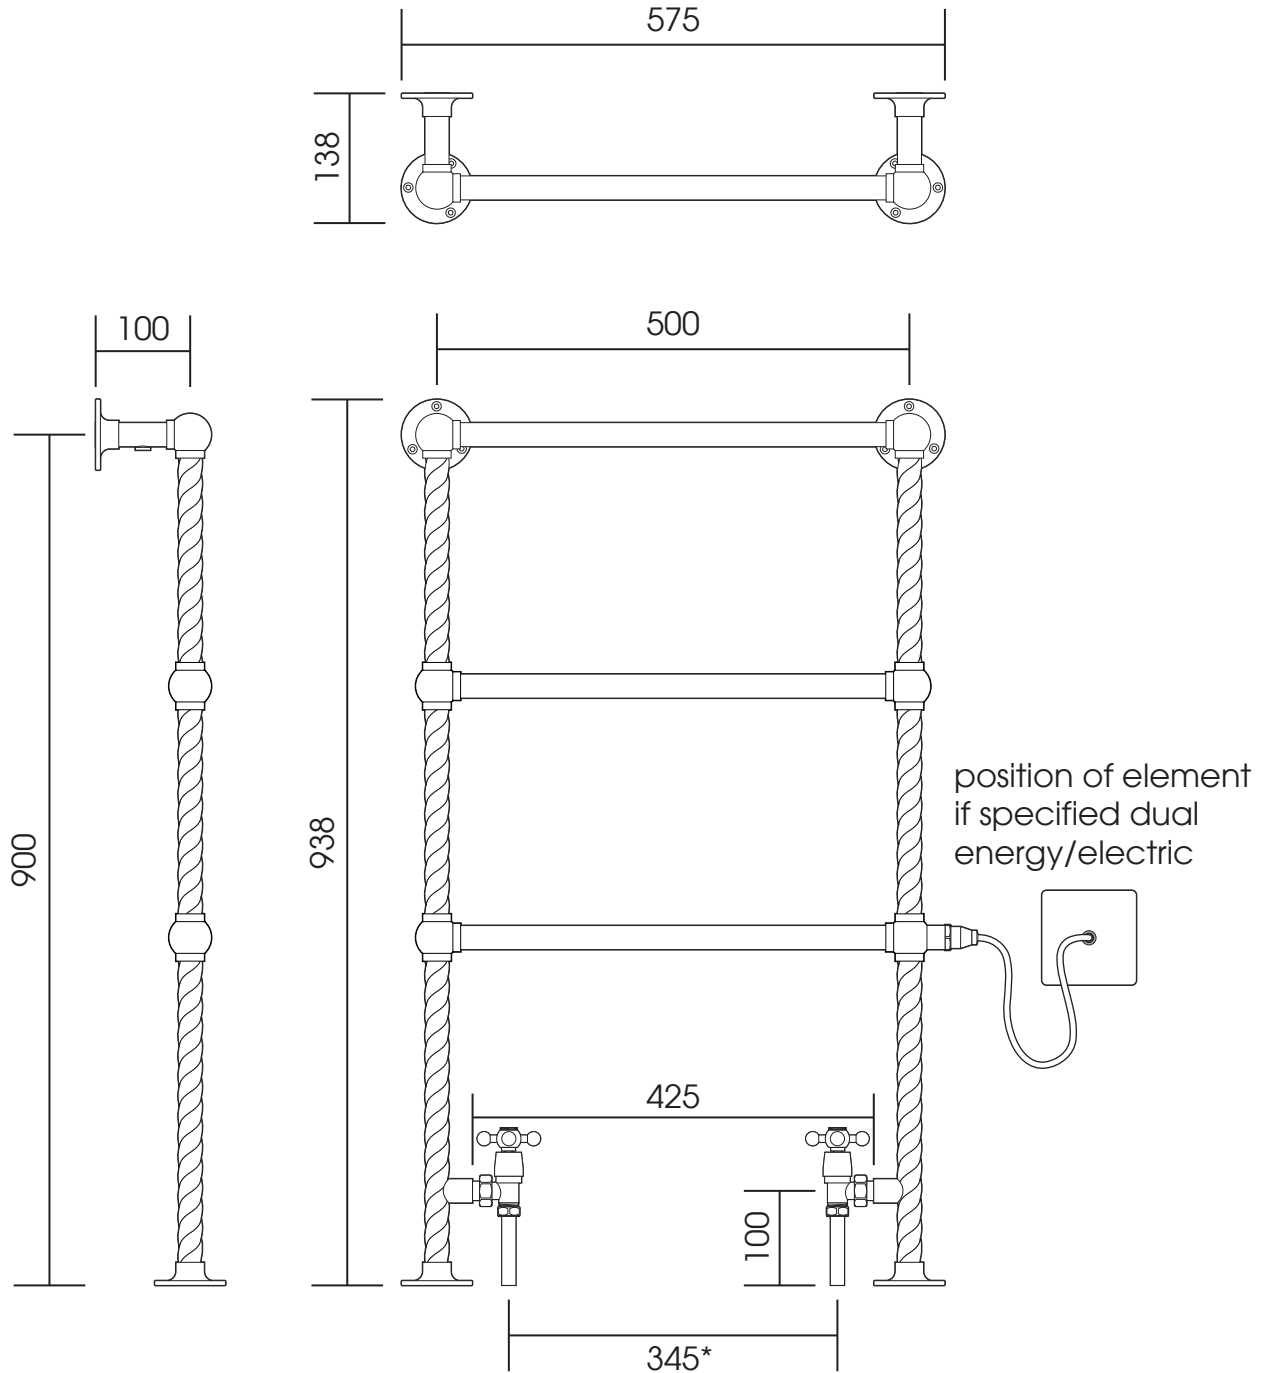

CL001A

Height: 938

Width: 575

Depth: 138

Tube \varnothing : 25.4

Output @ 50°C Δ T: 163 W

Electric element: 100 W

All dimensions in millimetres

Manufactured from ISO/CEN CuZn30As (BS CZ126) brass tube

*Approximate dimension-see relevant valve drawings for details.

Vogue UK Ltd. reserve the right to alter specifications without prior notice.
All measurements given are nominal dimensions only.