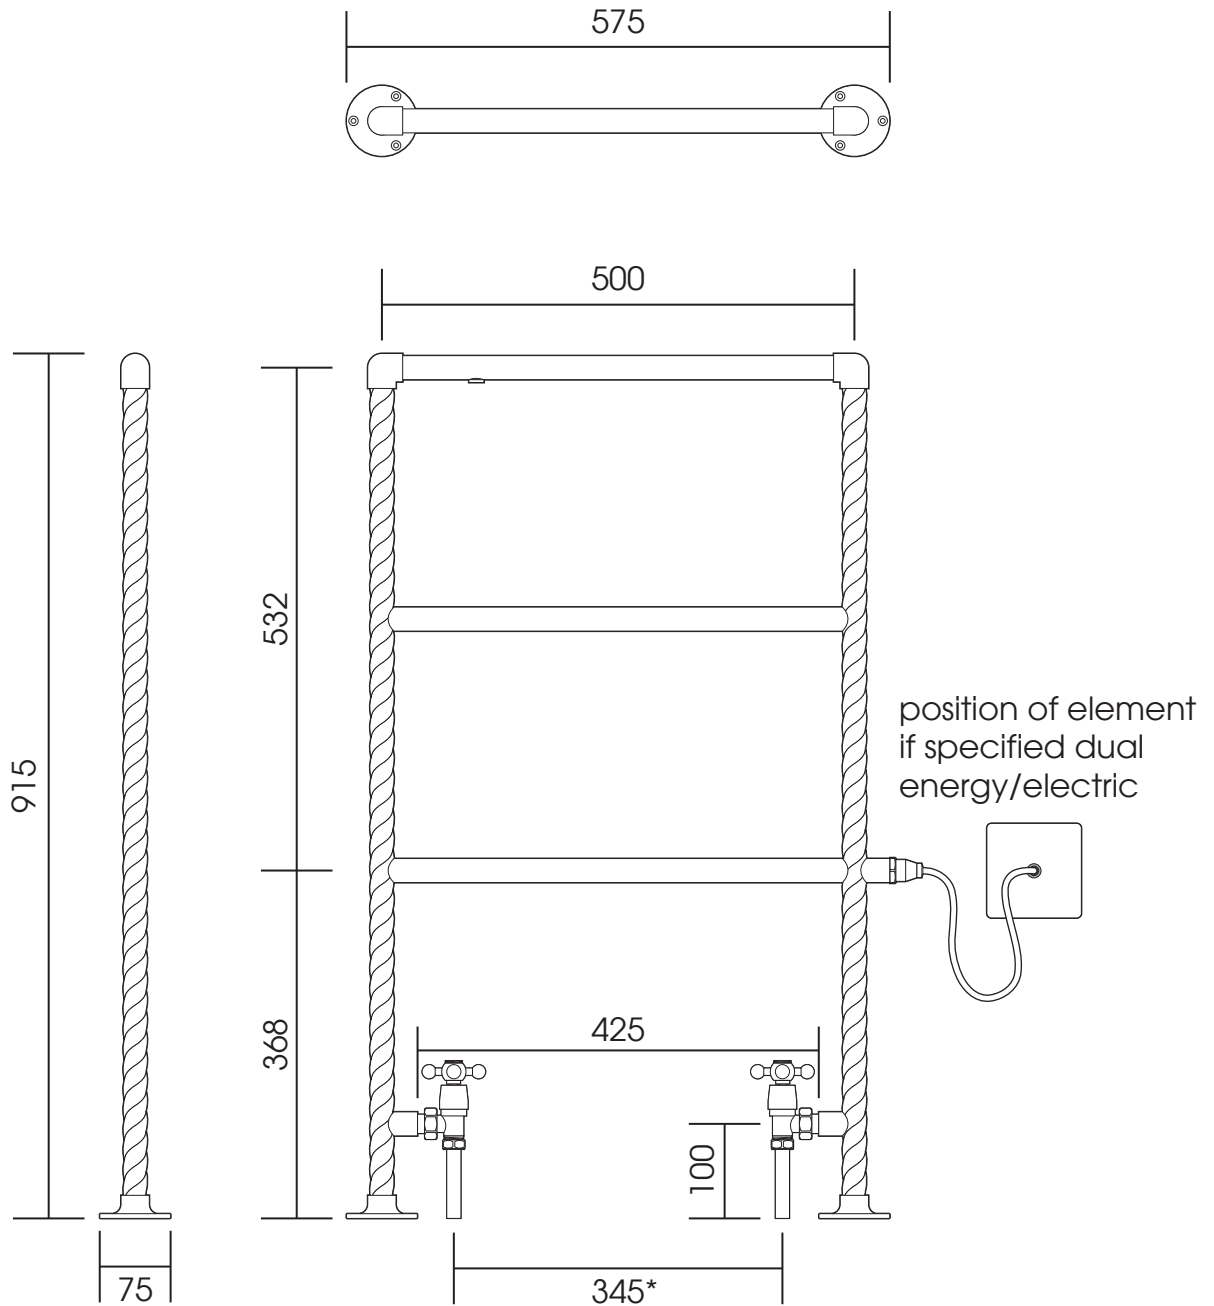

CL003A

Height: 915

Width: 575

Depth: 75

Tube \varnothing : 25.4

Output @ 50°C Δ T: 163 W

Electric element: 100 W

All dimensions in millimetres

Manufactured from ISO/CEN CuZn30As (BS CZ126) brass tube

*Approximate dimension-see relevant valve drawings for details.

Vogue UK Ltd. reserve the right to alter specifications without prior notice.
All measurements given are nominal dimensions only.