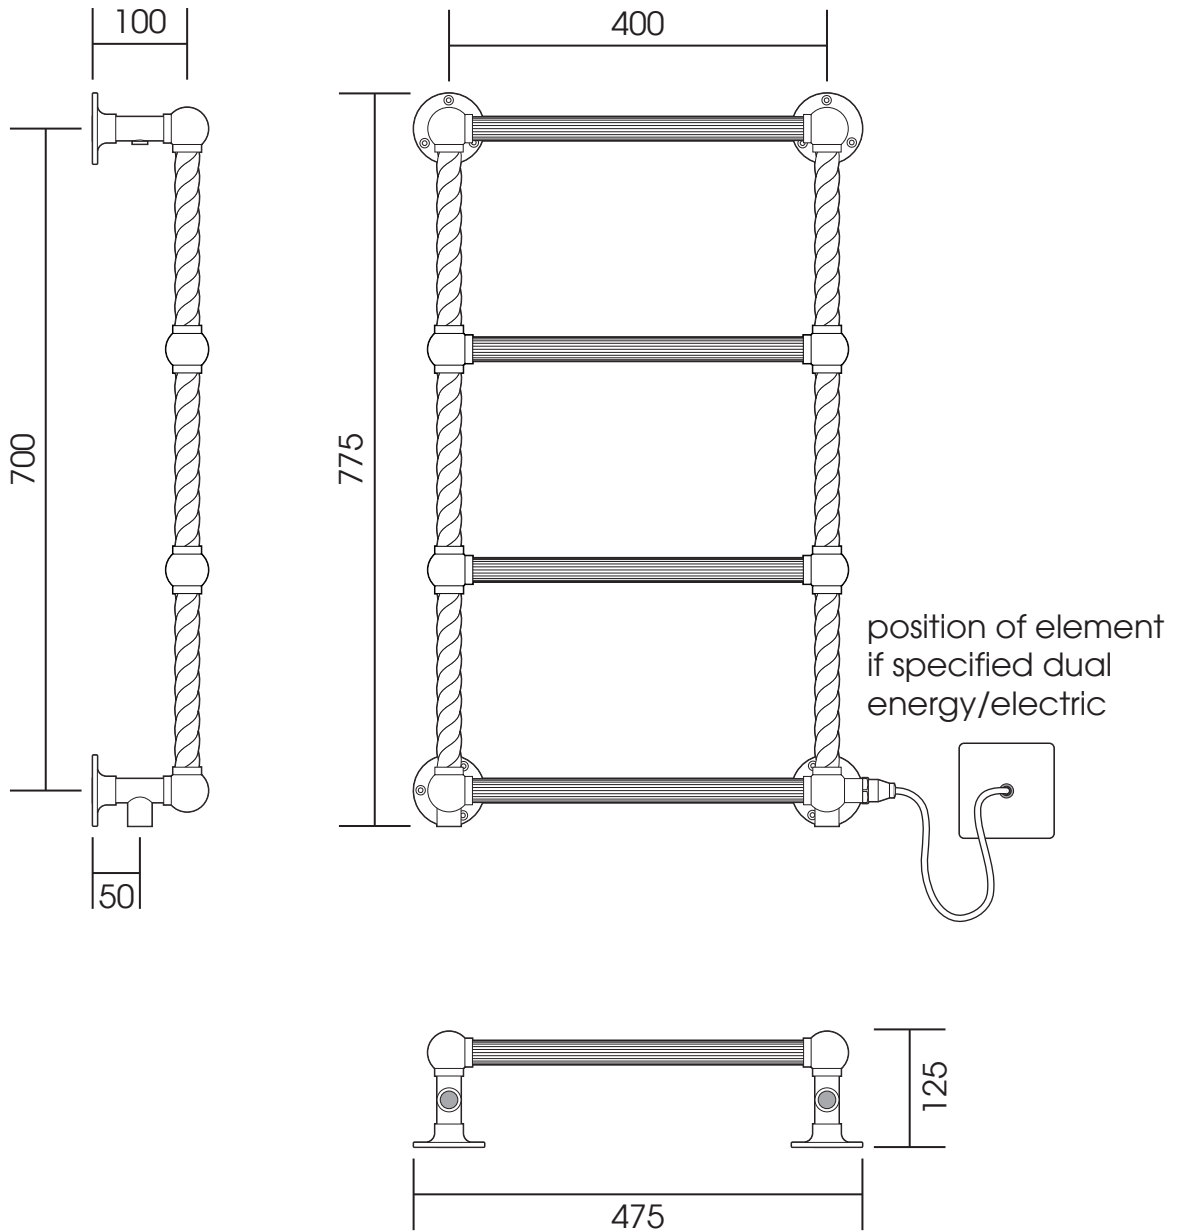

CL004A

Height: 775

Width: 475

Depth: 125

Tube \varnothing : 25.4

Output @ 50°C Δ T: 169 W

Electric element: 100 W

All dimensions in millimetres

Manufactured from ISO/CEN CuZn30As (BS CZ126) brass tube

Vogue UK Ltd. reserve the right to alter specifications without prior notice.
All measurements given are nominal dimensions only.

SCALE 1:8

Units 6-10 Strawberry Lane Industrial Estate
Strawberry Lane
Willenhall
West Midlands WV13 3RS