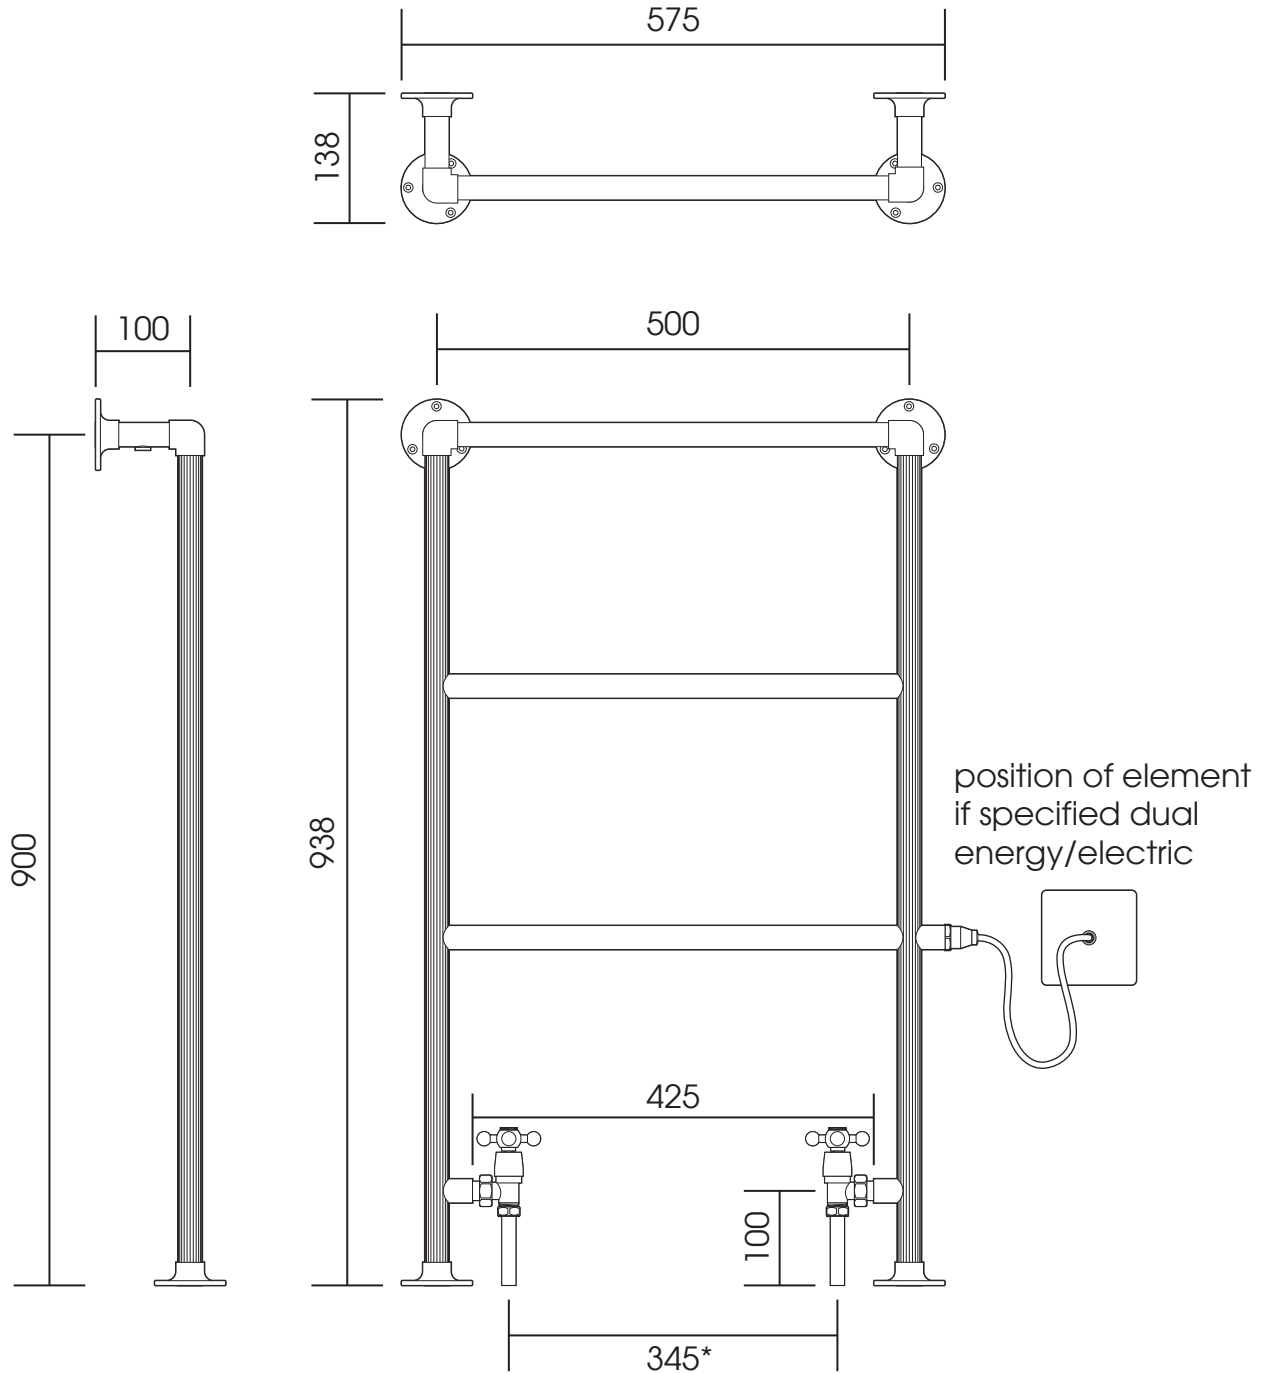

CL005A

Height: 938

Width: 575

Depth: 138

Tube \varnothing : 25.4

Output @ 50°C Δ T: 163 W

Electric element: 100 W

All dimensions in millimetres

Manufactured from ISO/CEN CuZn30As (BS CZ126) brass tube

*Approximate dimension-see relevant valve drawings for details.

Vogue UK Ltd. reserve the right to alter specifications without prior notice.
All measurements given are nominal dimensions only.