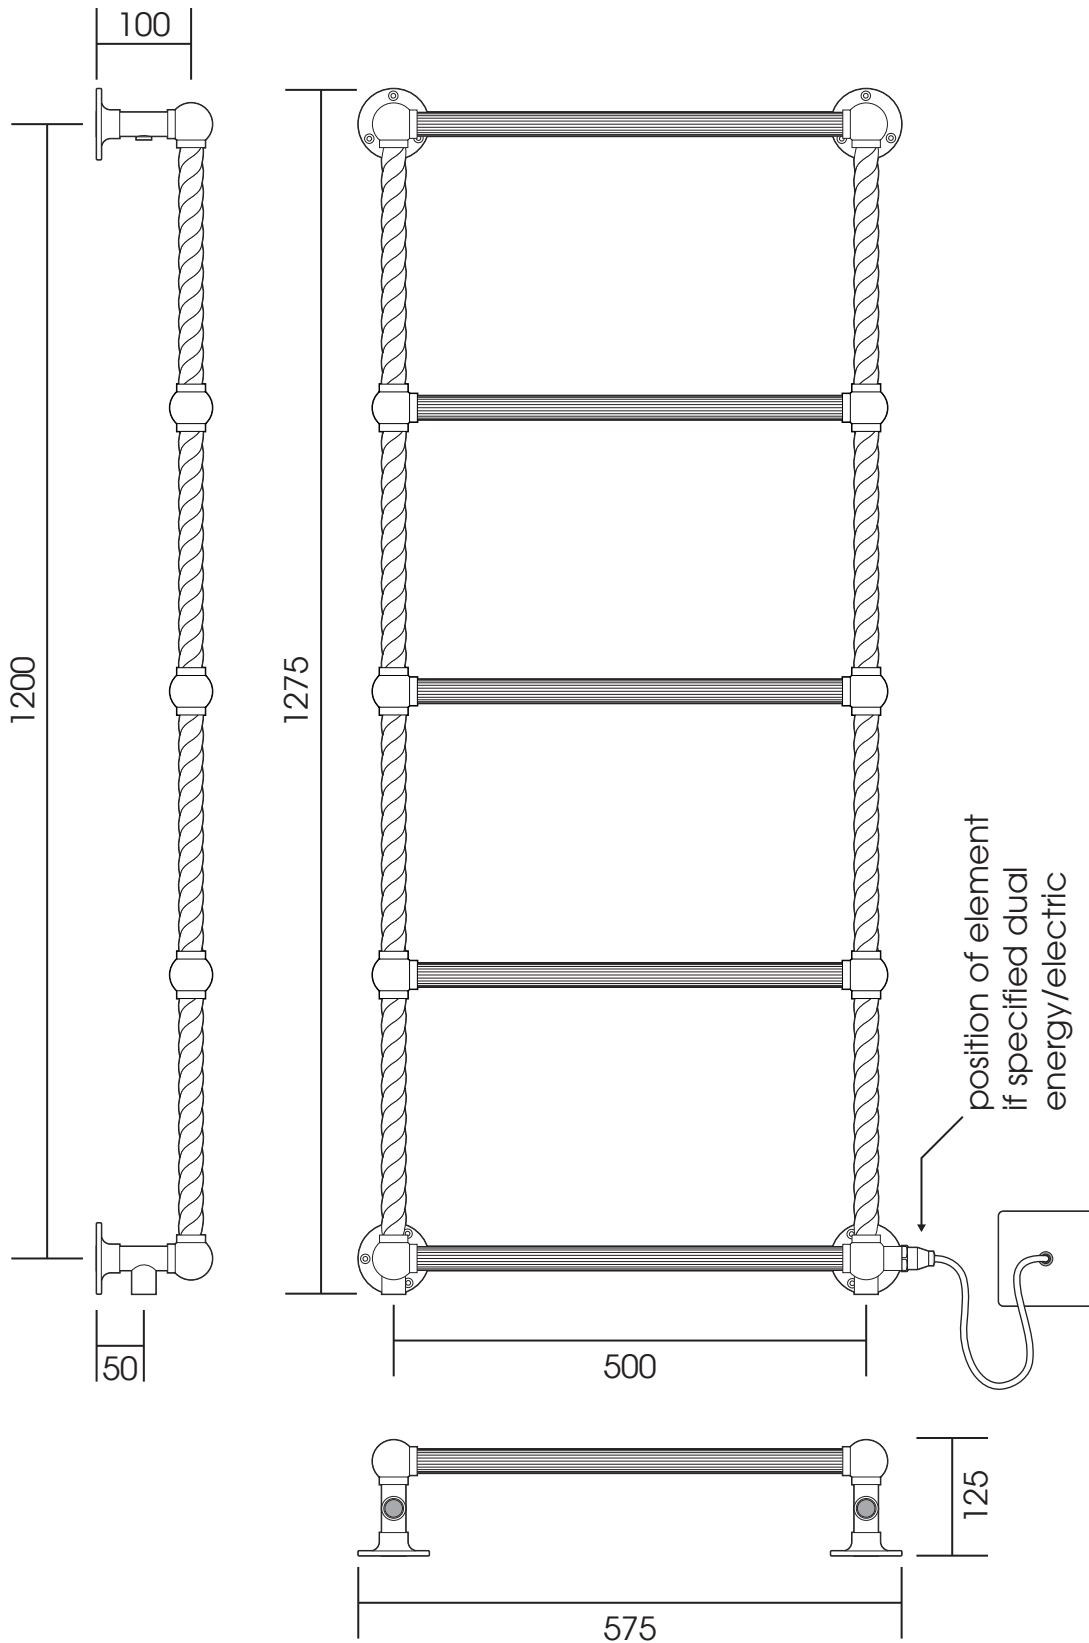

# CL006

Height: 1275

Width: 575

Depth: 125

Tube  $\varnothing$  : 25.4

Output @ 50°C $\Delta$ T: 206 W

Electric element: 125 W

All dimensions in millimetres

Manufactured from ISO/CEN CuZn30As (BS CZ126) brass tube

Vogue UK Ltd. reserve the right to alter specifications without prior notice.  
All measurements given are nominal dimensions only.

SCALE 1:8

Units 6-10 Strawberry Lane Industrial Estate  
Strawberry Lane  
Willenhall  
West Midlands WV13 3RS