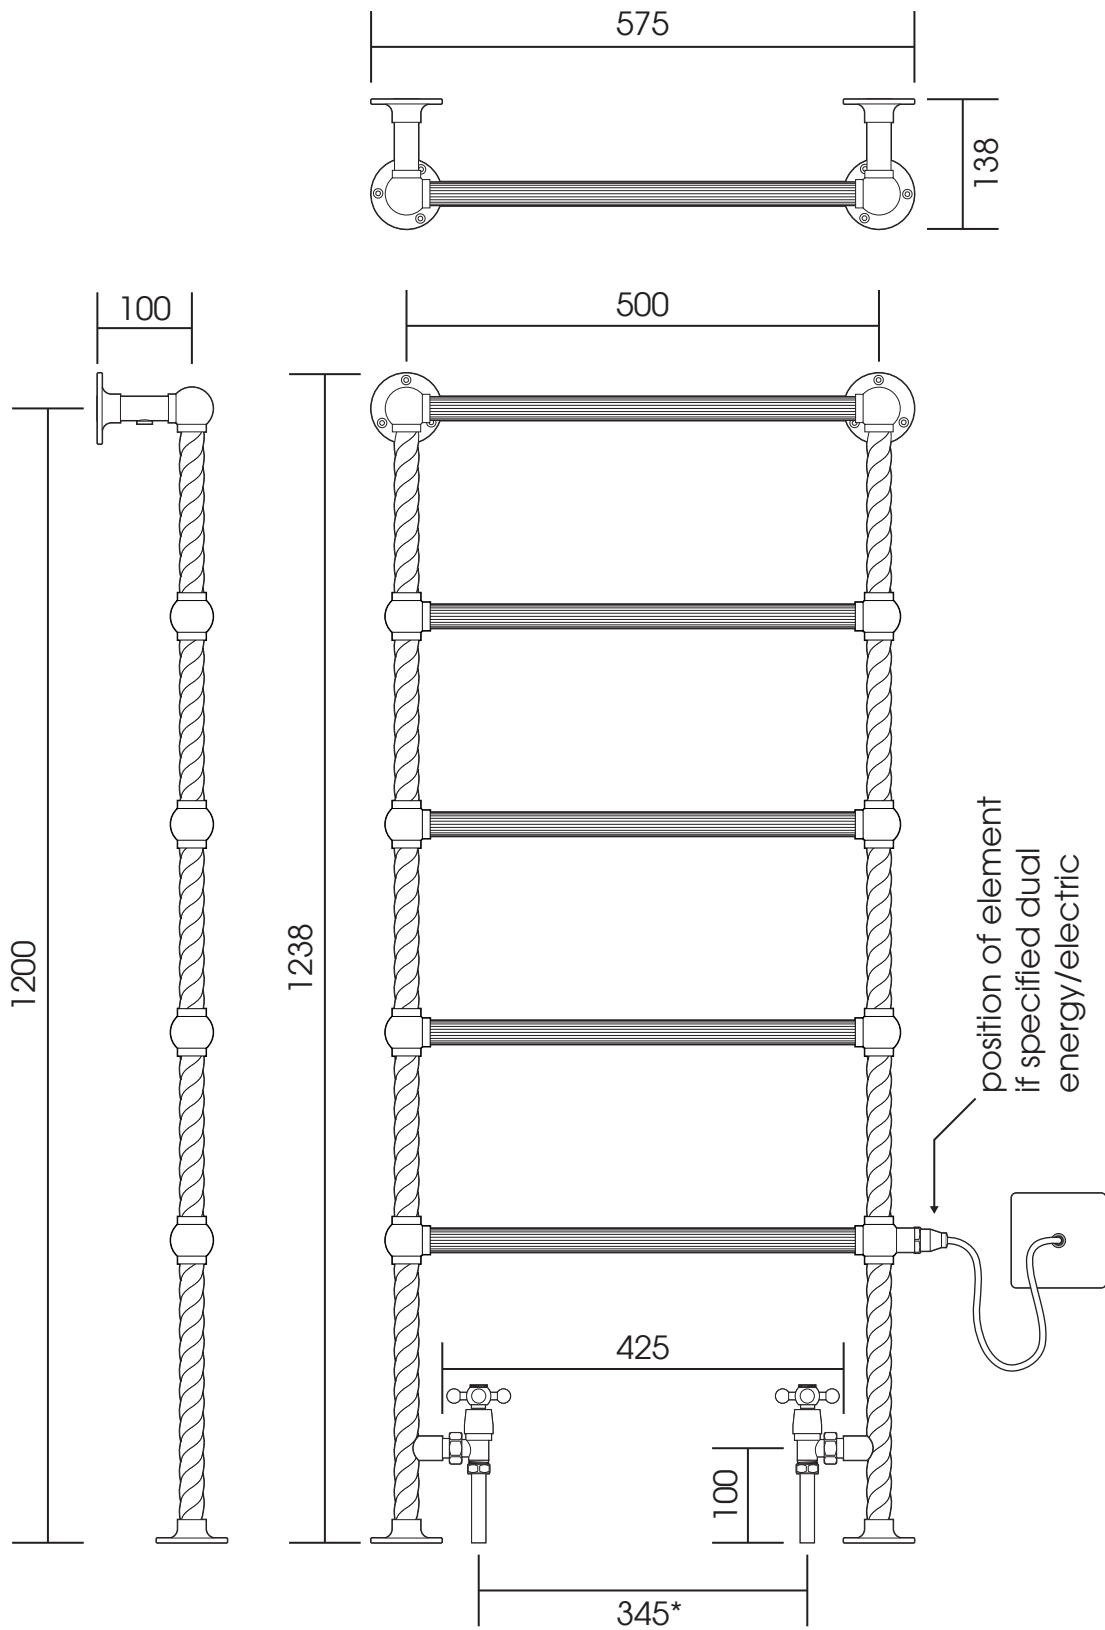

CL007

Height: 1238

Width: 575

Depth: 125

Tube \varnothing : 25.4

Output @ 50°C Δ T: 198 W

Electric element: 125 W

All dimensions in millimetres

Manufactured from ISO/CEN CuZn30As (BS CZ126) brass tube

*Approximate dimension-see relevant valve drawings for details.

Vogue UK Ltd. reserve the right to alter specifications without prior notice.
All measurements given are nominal dimensions only.