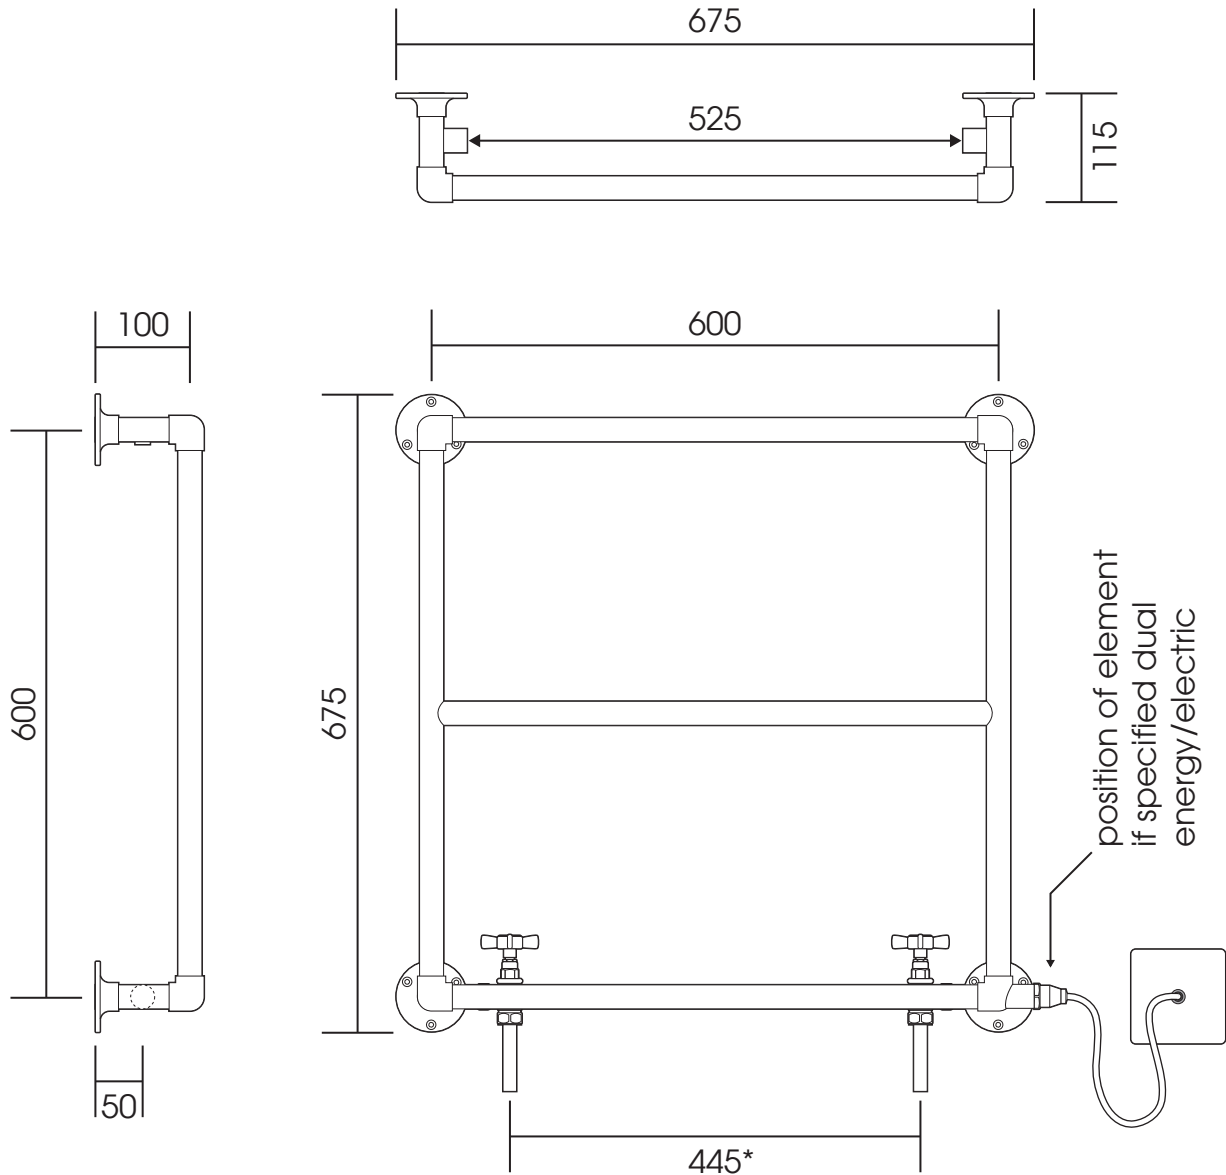

# CL014A

Height: 675

Width: 675

Depth: 115

Tube  $\varnothing$  : 25.4

Output @ 50°C $\Delta$ T: 156 W

Electric element: 75 W

All dimensions in millimetres

Manufactured from ISO/CEN CuZn30As (BS CZ126) brass tube

\*Approximate dimension-see relevant valve drawings for details.

Vogue UK Ltd. reserve the right to alter specifications without prior notice.  
All measurements given are nominal dimensions only.