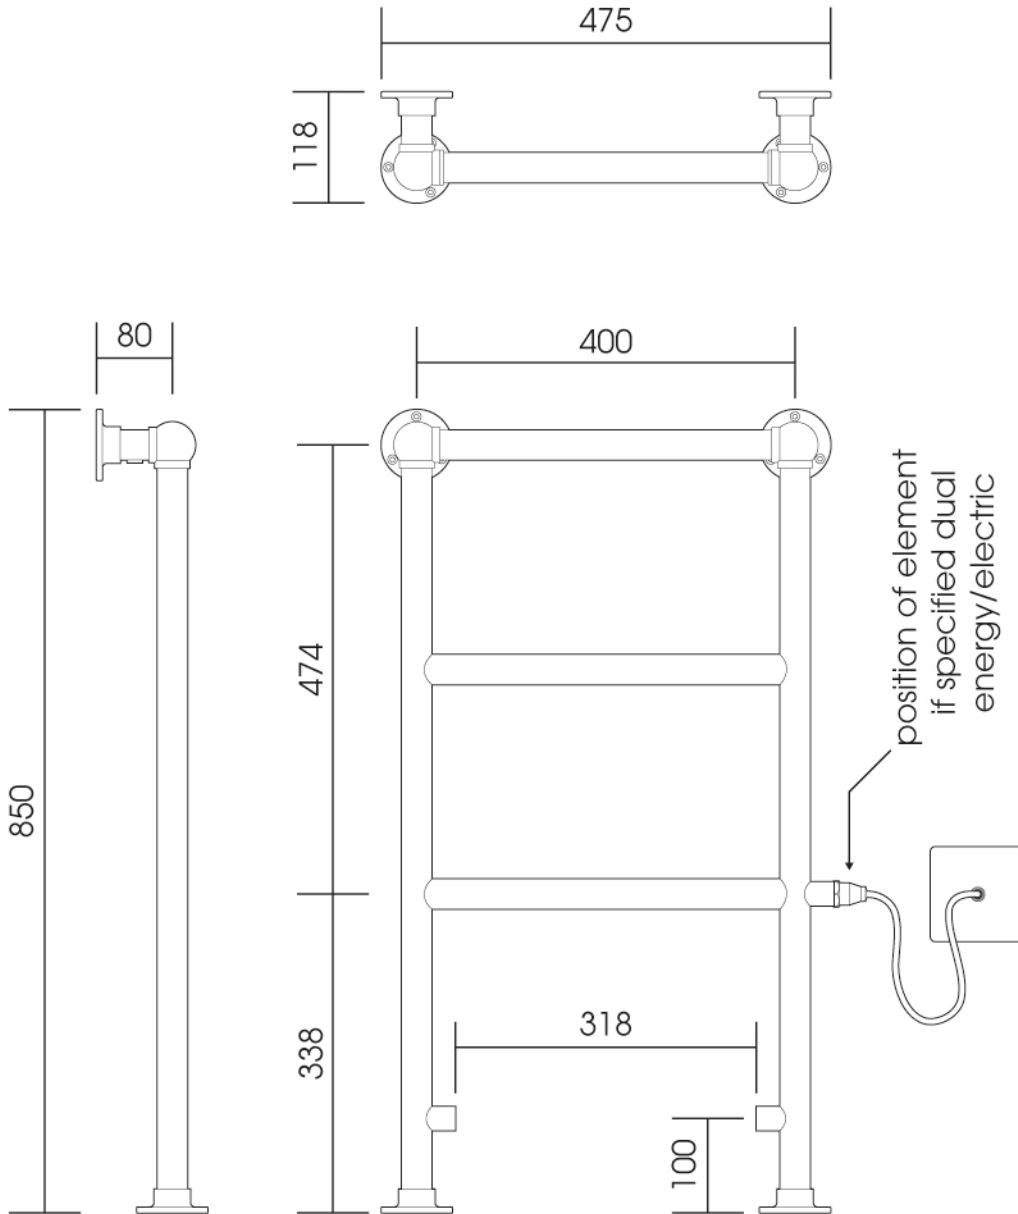

LG001A

Height: 850

Tube \varnothing : 31.8

Width: 475

Output @ 50°C Δ T: 145 W

Depth: 118

Elec. element if specified: 75 W

ALL DIMENSIONS IN MILLIMETRES

Manufactured from ISO/CEN CuZn30As (BS CZ126) brass tube

Vogue UK Ltd. reserve the right to alter specifications without prior notice.
ALL MEASUREMENTS ARE NOMINAL DIMENSIONS ONLY, AND ARE NOT BINDING

SCALE 1:8