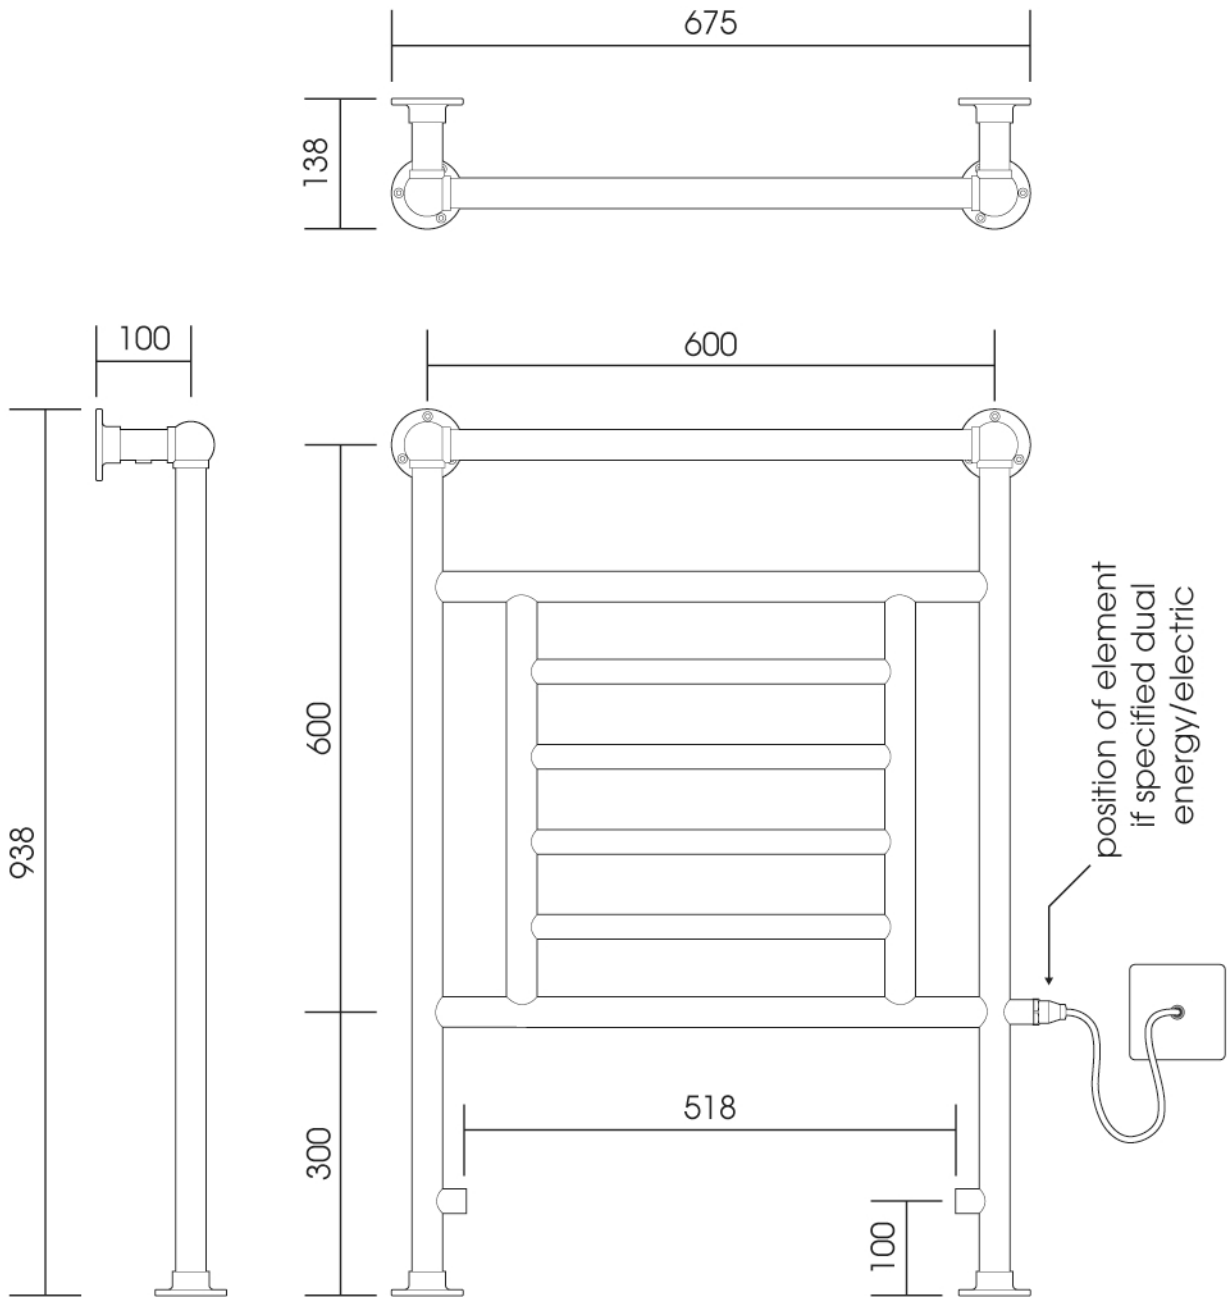

# LG002

Height: 938

Tube  $\varnothing$  : 31.8 + 25.4

Width: 675

Output @ 50°C $\Delta$ T: 290 W

Depth: 138

Elec. element if specified: 150 W

ALL DIMENSIONS IN MILLIMETRES

Manufactured from ISO/CEN CuZn30As (BS CZ126) brass tube

Vogue UK Ltd. reserve the right to alter specifications without prior notice.

ALL MEASUREMENTS ARE NOMINAL DIMENSIONS ONLY, AND ARE NOT BINDING

SCALE 1:8