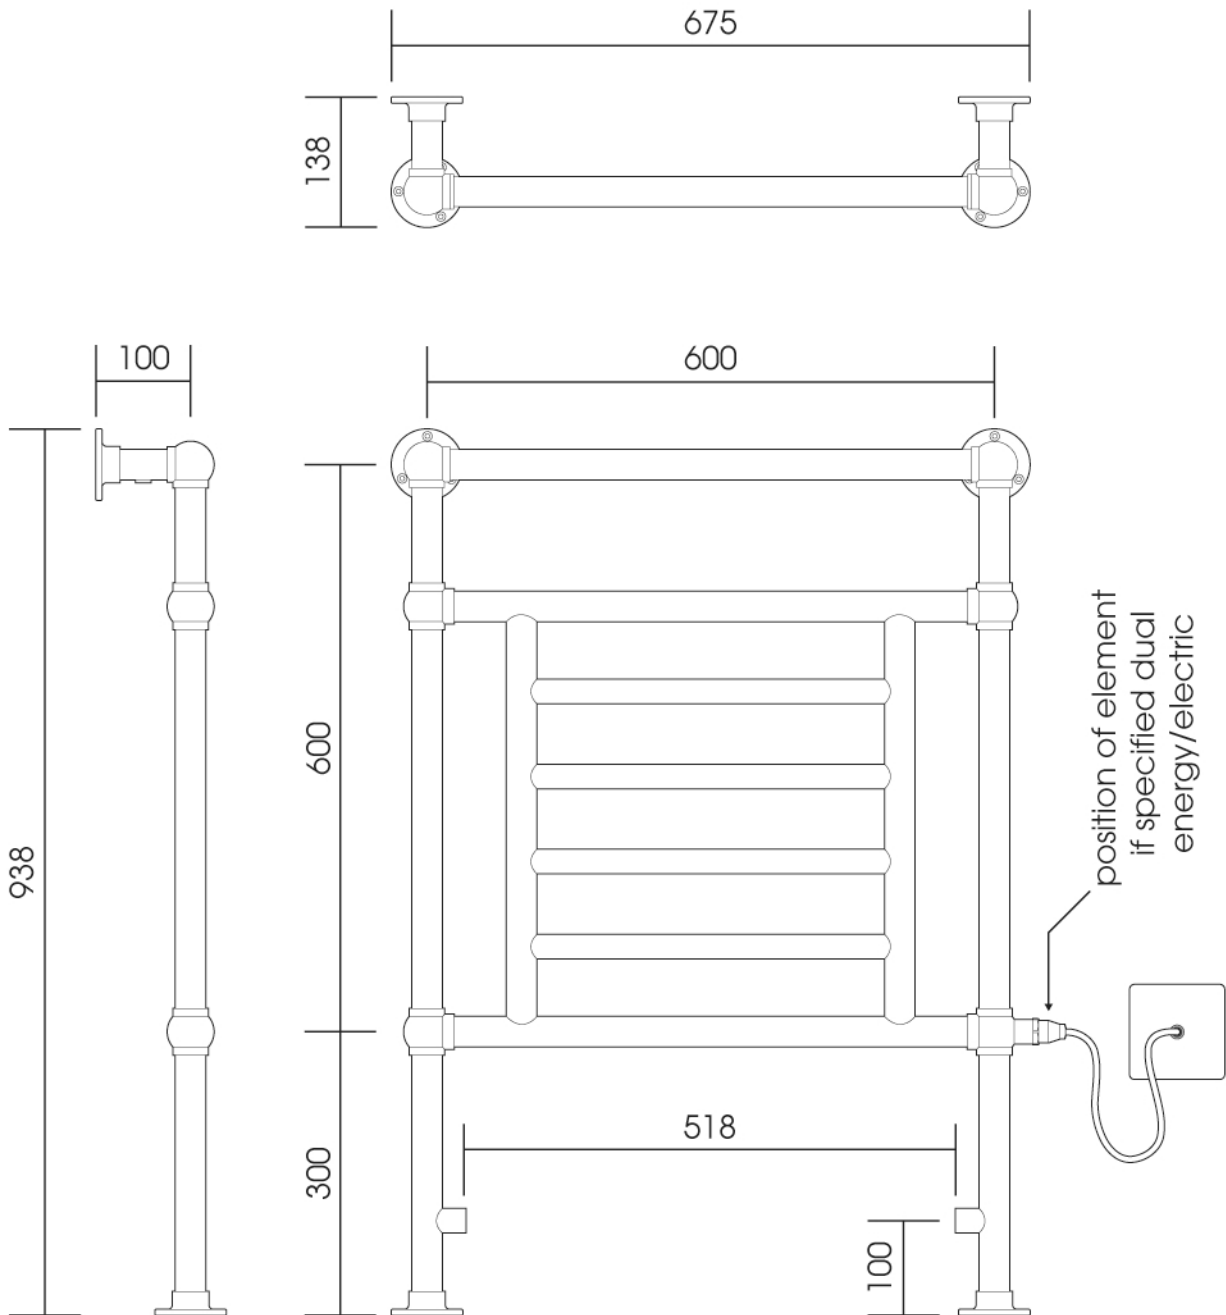

LG003A

Height: 938

Tube \varnothing : 31.8 + 25.4

Width: 675

Output @ 50°C Δ T: 290 W

Depth: 138

Elec. element if specified: 150 W

ALL DIMENSIONS IN MILLIMETRES

Manufactured from ISO/CEN CuZn30As (BS CZ126) brass tube

Vogue UK Ltd. reserve the right to alter specifications without prior notice.
ALL MEASUREMENTS ARE NOMINAL DIMENSIONS ONLY, AND ARE NOT BINDING

SCALE 1:8