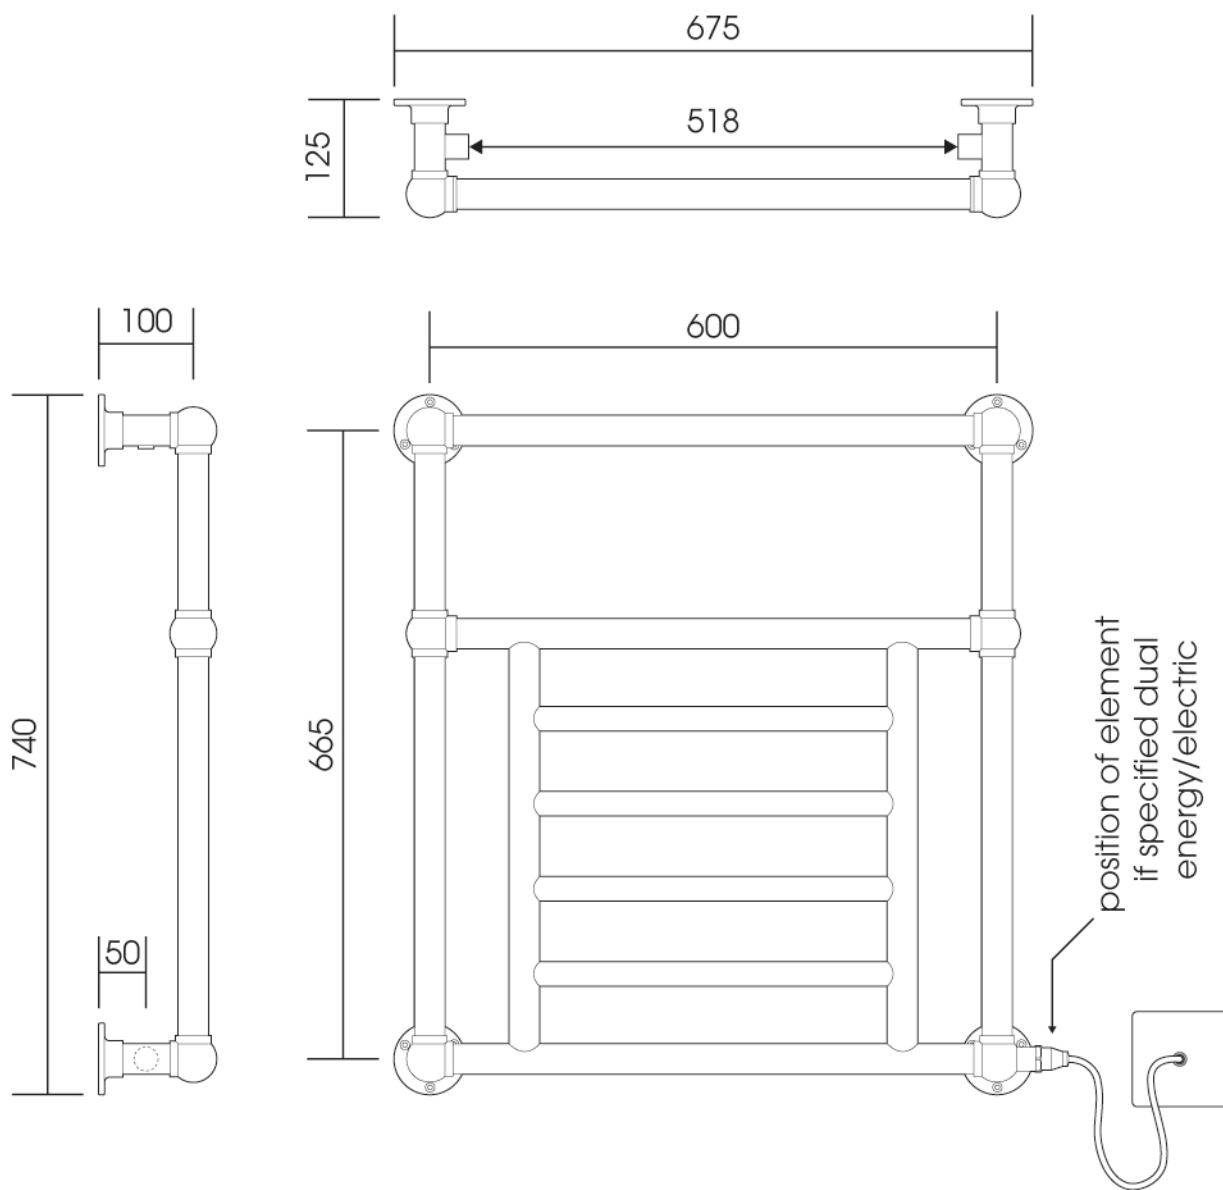

# LG003D

Height: 740

Tube  $\varnothing$  : 31.8 + 25.4

Width: 675

Output @ 50°C $\Delta$ T: 279 W

Depth: 125

Elec. element if specified: 150 W

ALL DIMENSIONS IN MILLIMETRES

Manufactured from ISO/CEN CuZn30As (BS CZ126) brass tube

Vogue UK Ltd. reserve the right to alter specifications without prior notice.  
ALL MEASUREMENTS ARE NOMINAL DIMENSIONS ONLY, AND ARE NOT BINDING

SCALE 1:8