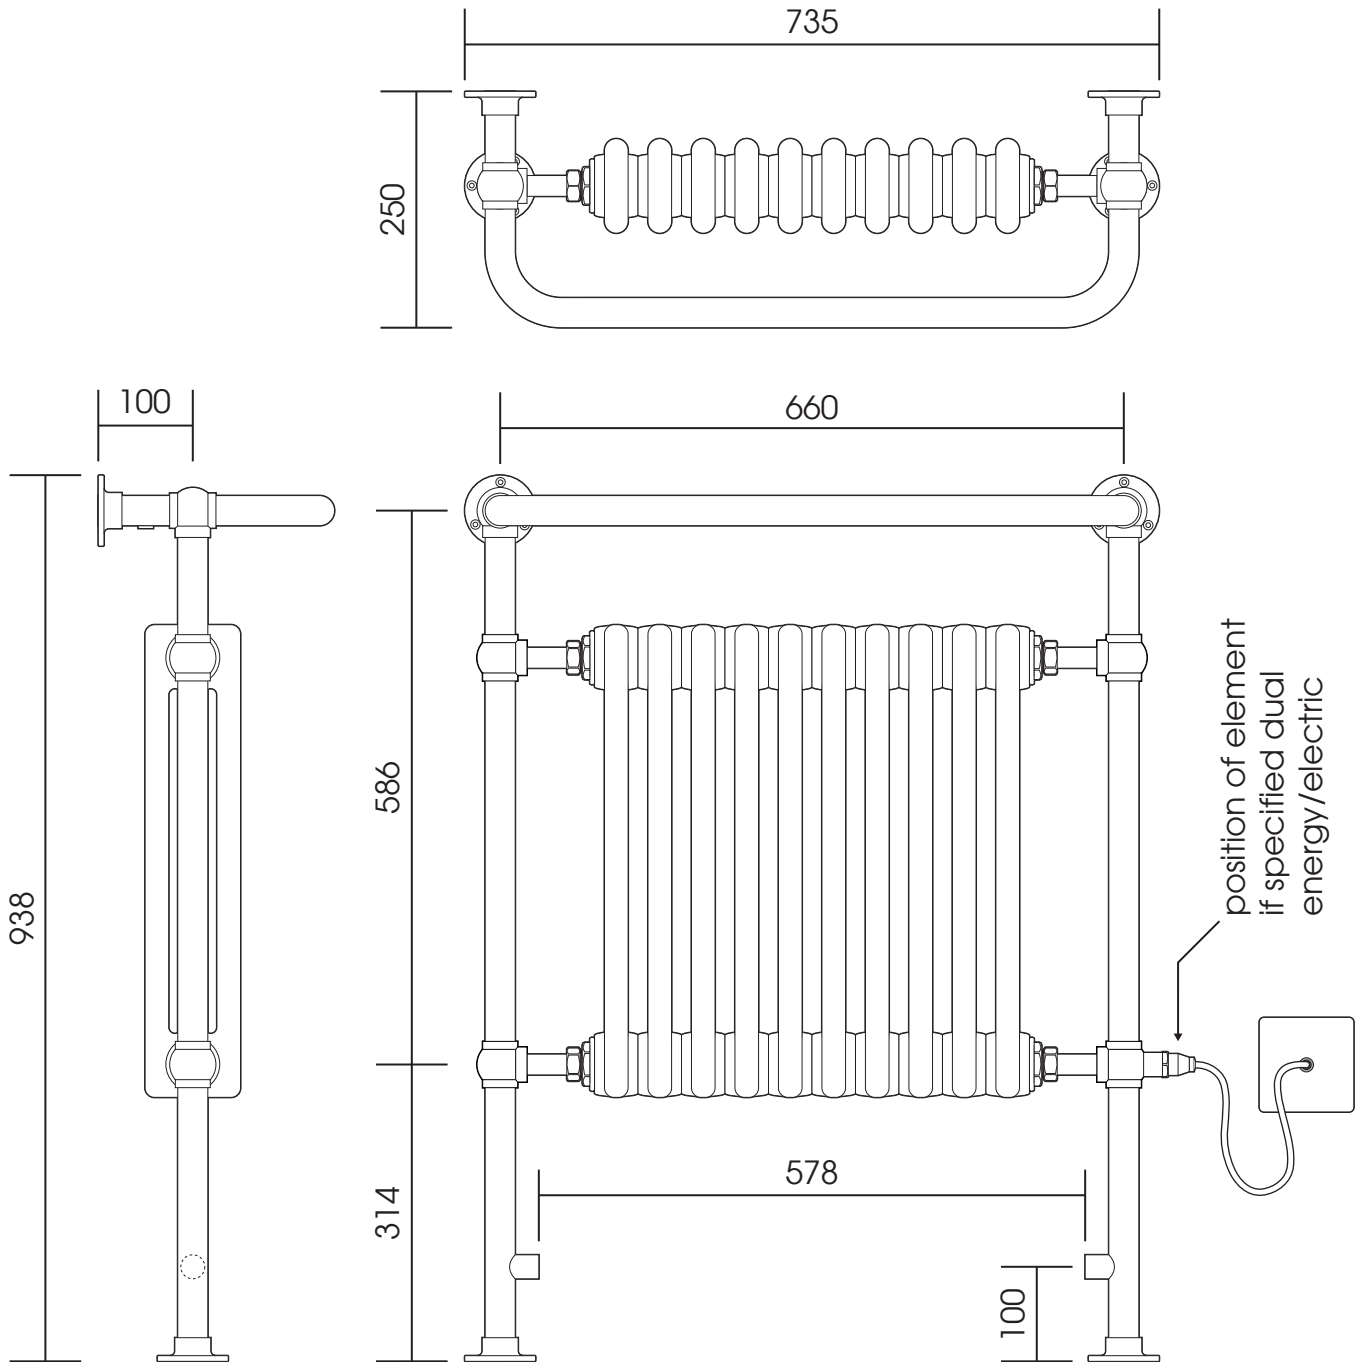

LG004A

Height: 938

Tube \varnothing : 31.8

Width: 735

Output @ 50°C Δ T: 660 W

Depth: 250

Elec. element if specified: 400 W

All dimensions in millimetres

Manufactured from ISO/CEN CuZn30As (BS CZ126) brass tube

Vogue UK Ltd. reserve the right to alter specifications without prior notice.
All measurements are nominal dimensions only, and are not binding

SCALE 1:8