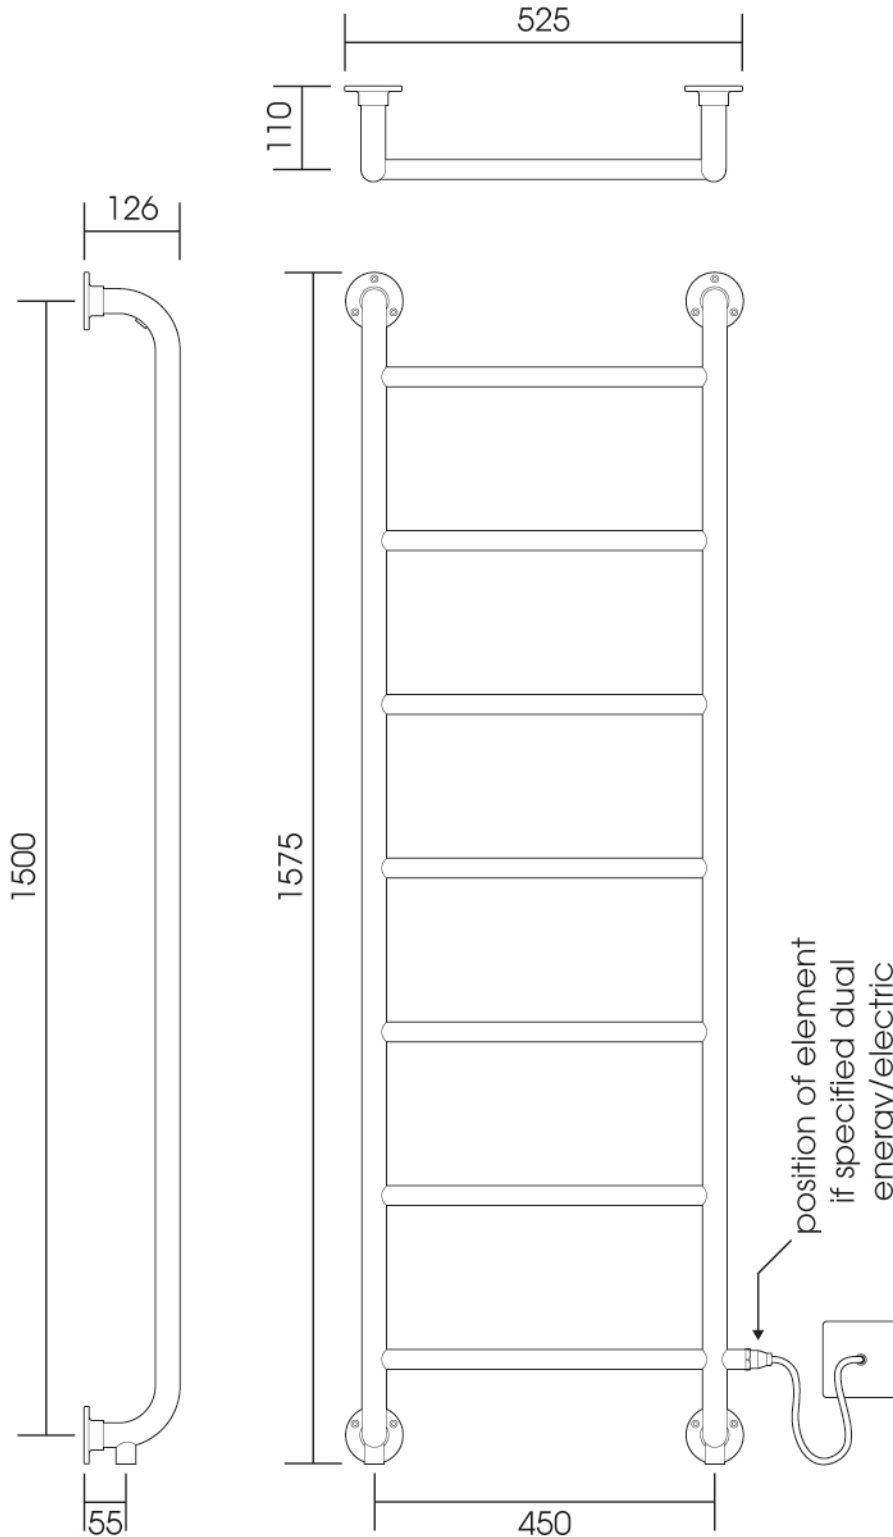

CN023 1575 x 525

Height: 1575

Tube \varnothing : 31.8 + 25.4

Width: 525

Output @ 50°C Δ T: 281 W

Depth: 126

Elec. element if specified: 150 W

ALL DIMENSIONS IN MILLIMETRES

Manufactured from ISO/CEN CuZn30As (BS CZ126) brass tube

Vogue UK Ltd. reserve the right to alter specifications without prior notice.
ALL MEASUREMENTS ARE NOMINAL DIMENSIONS ONLY, AND ARE NOT BINDING

SCALE 1:10