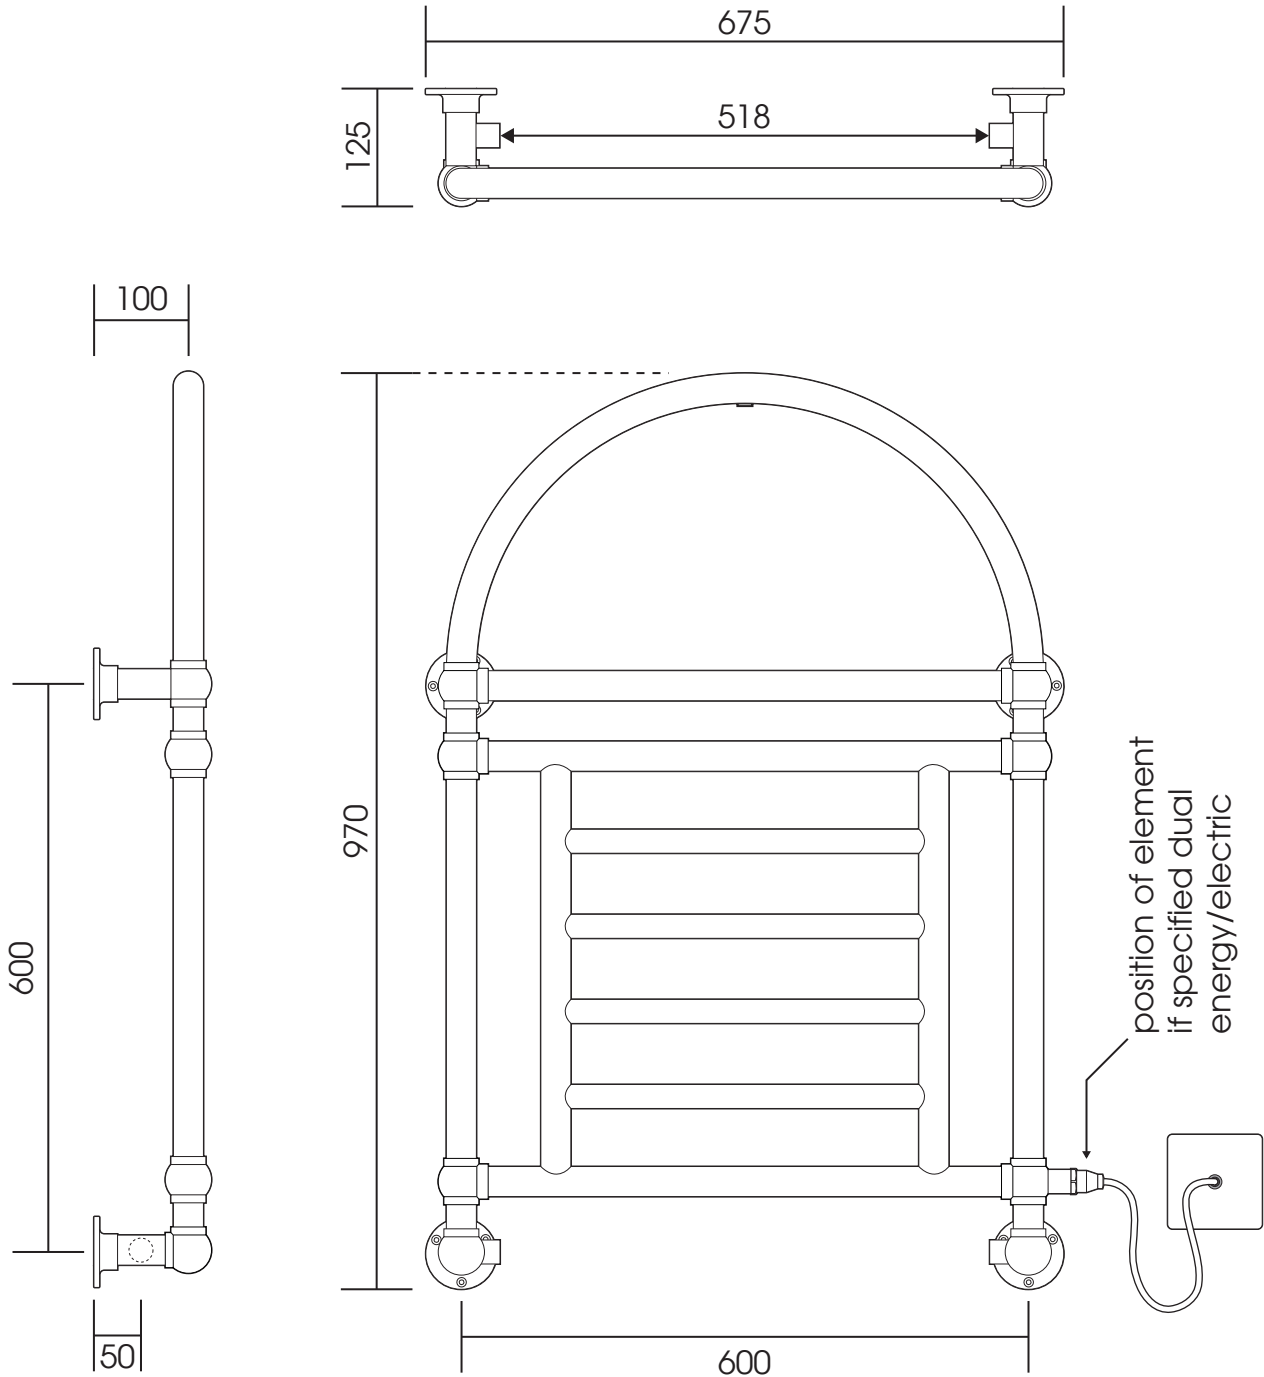

# LG012A

Height: 970

Tube  $\varnothing$  : 31.8 + 25.4

Width: 675

Output @ 50°C $\Delta$ T: 389 W

Depth: 125

Elec. element if specified: 200 W

All dimensions in millimetres

Manufactured from ISO/CEN CuZn30As (BS CZ126) brass tube

Vogue UK Ltd. reserve the right to alter specifications without prior notice.  
All measurements are nominal dimensions only, and are not binding